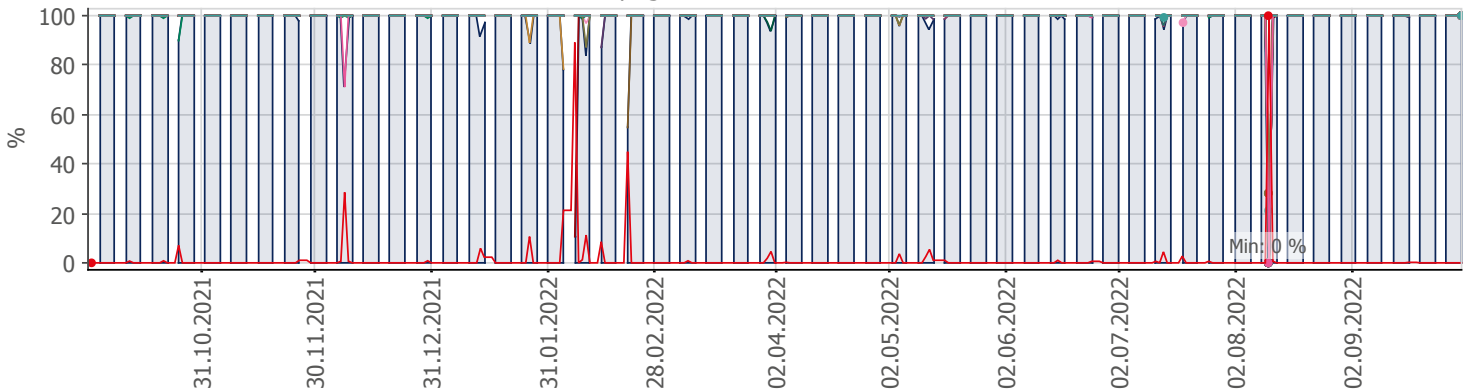

Oppetid KDRS Digitalt Depot Kontortid: Business Process Digitalt Depot

Report Time Span:	01.10.2021 00:00:00 - 01.10.2022 00:00:00					
Report Hours:	Kontortid					
Sensor Type:	Business Process (60 s Interval)					
Probe, Group, Device:	Local probe > Local probe > prtq-adminsone.kdrs.no					
Uptime Stats:	Up:	98,616 %	[85d 09h 21m 25s]	Down:	1,384 %	[01d 04h 46m 06s]
Request Stats:	Good:	98,497 %	[122973]	Failed:	1,503 %	[1876]
Average (Global State):	98 %					

Business Process Digitalt Depot
prtq-adminsone.kdrs.no

PRTG Network Monitor 22.2.77.2204

01.10.2022 02:07:14 - 24 h Average - ID 3376

- Downtime (%)
- Global State
- SSL VPN
- EPP IKAR
- Fjerndepot nord
- Fjerndepot sør
- EPP IKAT
- EPP IKAMR
- EPP IKAVA
- Fake DNS
- EPP IKAK
- EPP IKAF
- EPP IKATO
- EPP ARKNOR
- EPP DRMBY
- EPP AAMA
- EPP FARKSF
- EPP TRDBY
- AD Sikker
- AD Admin