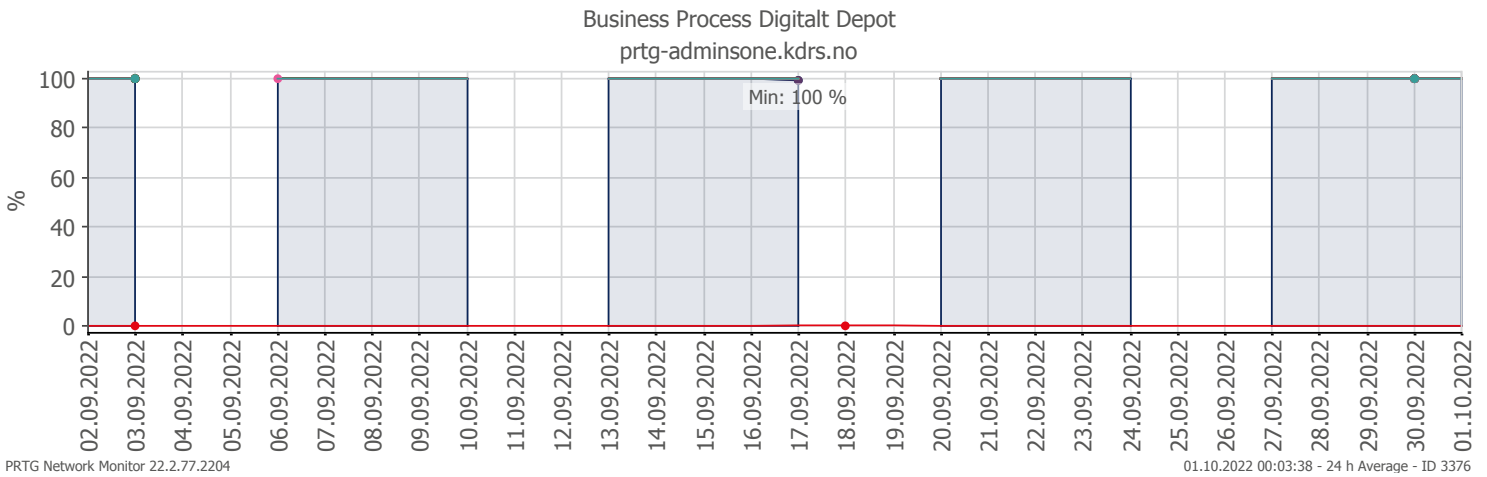

Oppetid KDRS Digitalt Depot Kontortid: Business Process Digitalt Depot

Report Time Span:	01.09.2022 00:00:00 - 01.10.2022 00:00:00			
Report Hours:	Kontortid			
Sensor Type:	Business Process (60 s Interval)			
Probe, Group, Device:	Local probe > Local probe > prtq-adminsone.kdrs.no			
Uptime Stats:	Up:	99,991 % [07d 07h 32m 11s]	Down:	0,009 % [01m 00s]
Request Stats:	Good:	99,972 % [10541]	Failed:	0,028 % [3]
Average (Global State):	100 %			