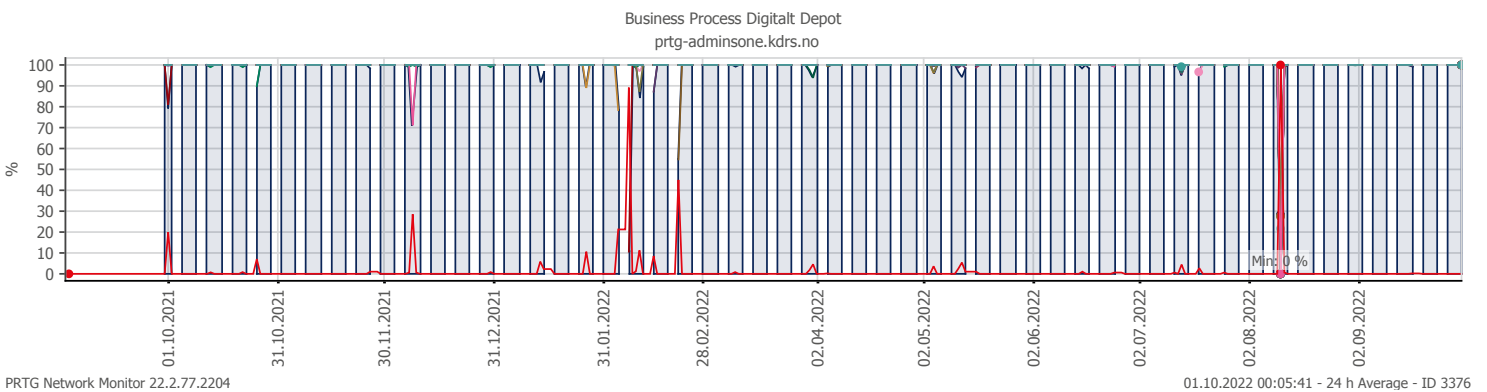

Channel	Average
Global State	100 %
SSL VPN	100 %
EPP IKAR	100 %
Fjerndepot nord	100 %
Fjerndepot sør	100 %
EPP IKAT	100 %
EPP IKAMR	100 %
EPP IKAVA	100 %
Fake DNS	100 %