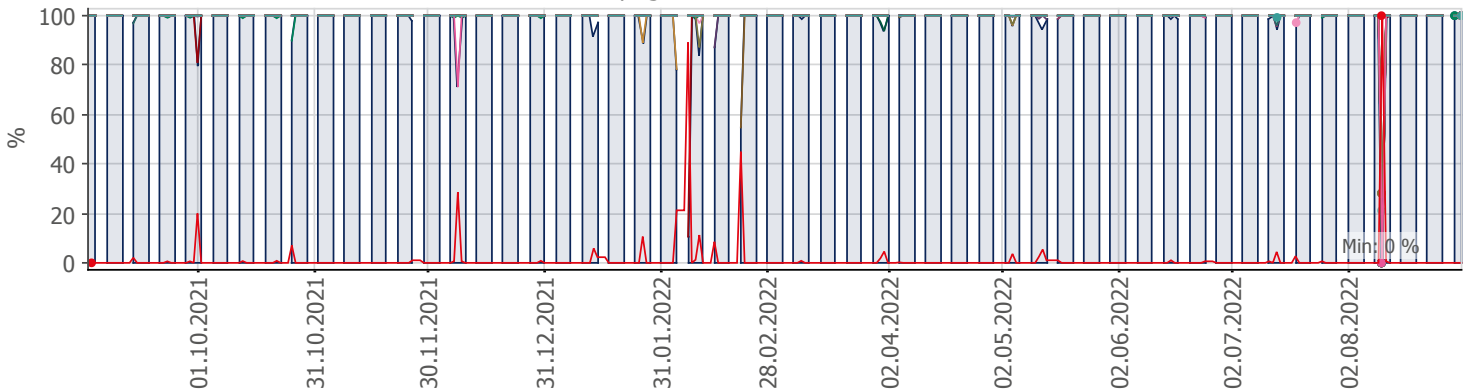

Oppetid KDRS Digitalt Depot Kontortid: Business Process Digitalt Depot

Report Time Span:	01.09.2021 00:00:00 - 01.09.2022 00:00:00					
Report Hours:	Kontortid					
Sensor Type:	Business Process (60 s Interval)					
Probe, Group, Device:	Local probe > Local probe > prtg-adminsone.kdrs.no					
Uptime Stats:	Up:	98,527 %	[85d 07h 42m 19s]	Down:	1,473 %	[01d 06h 37m 06s]
Request Stats:	Good:	98,402 %	[122876]	Failed:	1,598 %	[1995]
Average (Global State):	98 %					

Business Process Digitalt Depot
prtg-adminsone.kdrs.no

PRTG Network Monitor 22.2.77.2204

01.09.2022 02:07:17 - 24 h Average - ID 3376

- Downtime
- EPP IKAR
- EPP IKAT
- Fake DNS
- EPP IKATO
- EPP AAMA
- AD Sikker
- Global State
- Fjerndepot nord
- EPP IKAMR
- EPP IKAK
- EPP ARKNOR
- EPP FARKSF
- AD Admin
- SSL VPN
- Fjerndepot sør
- EPP IKAVA
- EPP IKAF
- EPP DRMBY
- EPP TRDBY