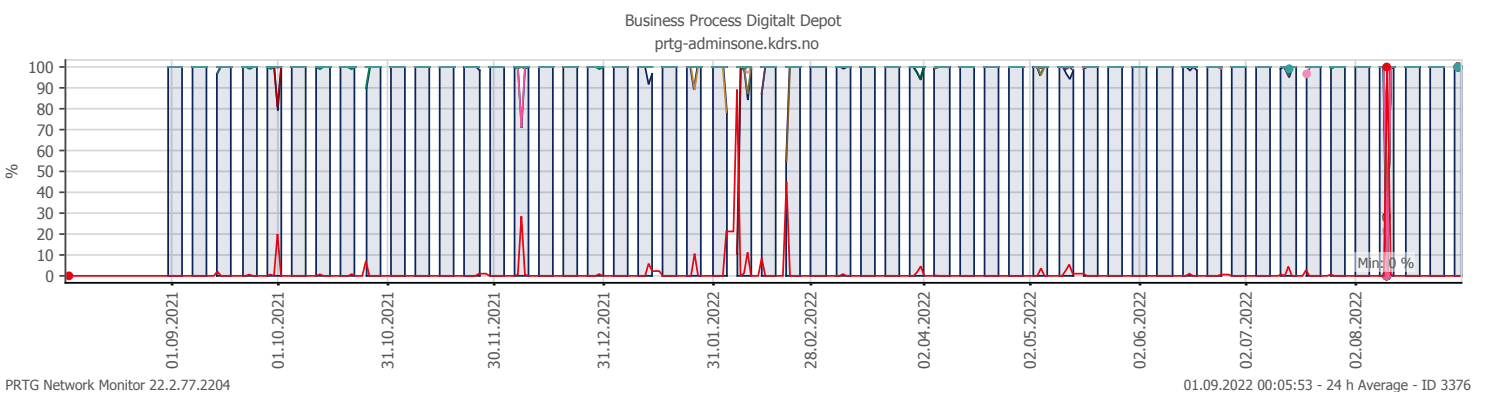

Channel	Average
Global State	96 %
SSL VPN	100 %
EPP IKAR	96 %
Fjerndepot nord	97 %
Fjerndepot sør	97 %
EPP IKAT	96 %
EPP IKAMR	96 %
EPP IKAVA	96 %
Fake DNS	97 %