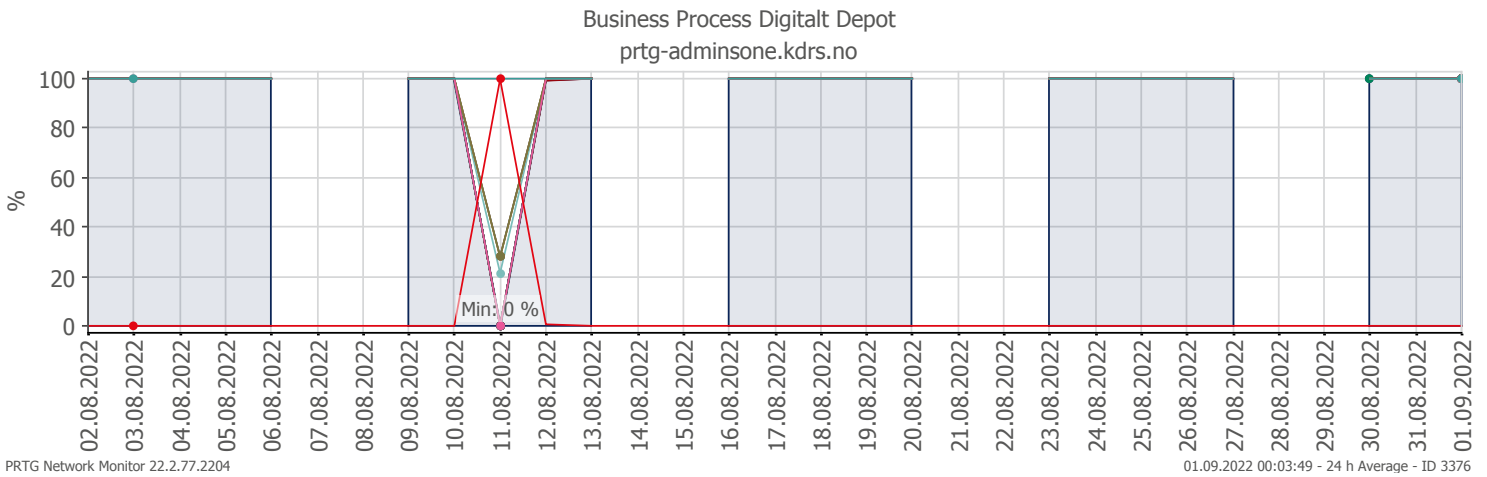

Oppetid KDRS Digitalt Depot Kontortid: Business Process Digitalt Depot

Report Time Span:	01.08.2022 00:00:00 - 01.09.2022 00:00:00		
Report Hours:	Kontortid		
Sensor Type:	Business Process (60 s Interval)		
Probe, Group, Device:	Local probe > Local probe > prtg-adminsone.kdrs.no		
Uptime Stats:	Up: 95,62 % [07d 07h 31m 03s]	Down: 4,38 % [08h 02m 23s]	
Request Stats:	Good: 95,593 % [10541]	Failed: 4,407 % [486]	
Average (Global State):	96 %		