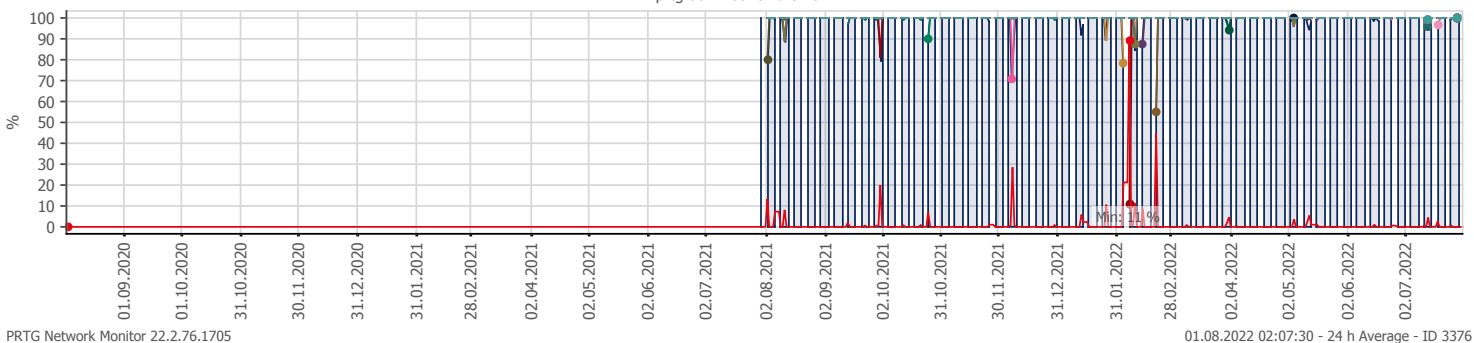

Business Process Digitalt Depot
prtg-adminsone.kdrs.no

Channel	Average
Global State	99 %
SSL VPN	100 %
EPP IKAR	100 %
Fjerndepot nord	100 %
Fjerndepot sør	100 %
EPP IKAT	100 %
EPP IKAMR	100 %
EPP IKAVA	100 %
Fake DNS	100 %