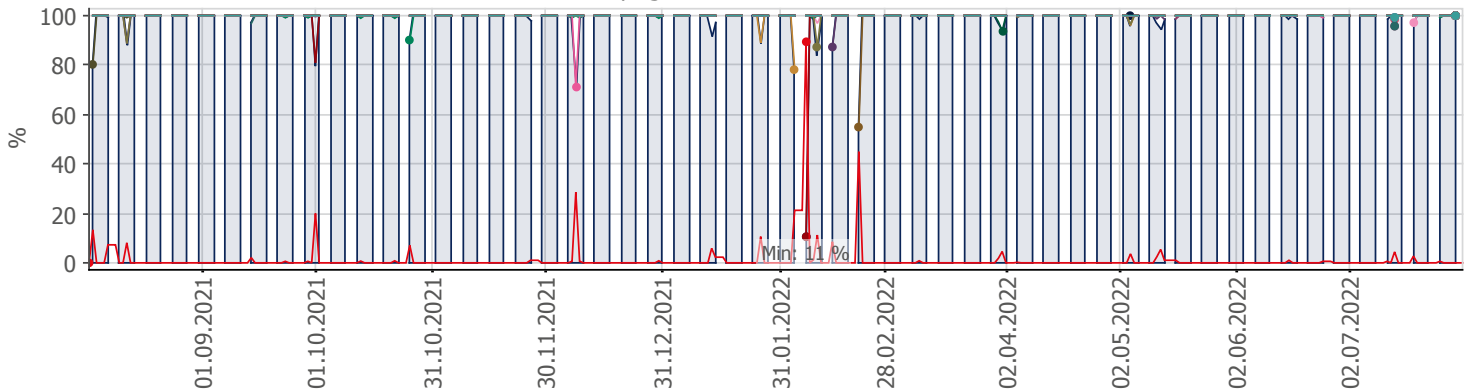

Oppetid KDRS Digitalt Depot Kontortid: Business Process Digitalt Depot

Report Time Span:	01.08.2021 00:00:00 - 01.08.2022 00:00:00					
Report Hours:	Kontortid					
Sensor Type:	Business Process (60 s Interval)					
Probe, Group, Device:	Local probe > Local probe > prtg-adminsone.kdrs.no					
Uptime Stats:	Up:	98,798 %	[85d 05h 43m 50s]	Down:	1,202 %	[01d 00h 52m 43s]
Request Stats:	Good:	98,63 %	[122710]	Failed:	1,37 %	[1704]
Average (Global State):	99 %					

Business Process Digitalt Depot
prtg-adminsone.kdrs.no

- Downtime
- EPP IKAR
- EPP IKAT
- Fake DNS
- EPP IKATO
- EPP AAMA
- AD Sikker
- Global State
- Fjerndepot nord
- EPP IKAMR
- EPP IKAK
- EPP ARKNOR
- EPP FARKSF
- AD Admin
- SSL VPN
- Fjerndepot sør
- EPP IKAVA
- EPP IKAF
- EPP DRMBY
- EPP TRDBY