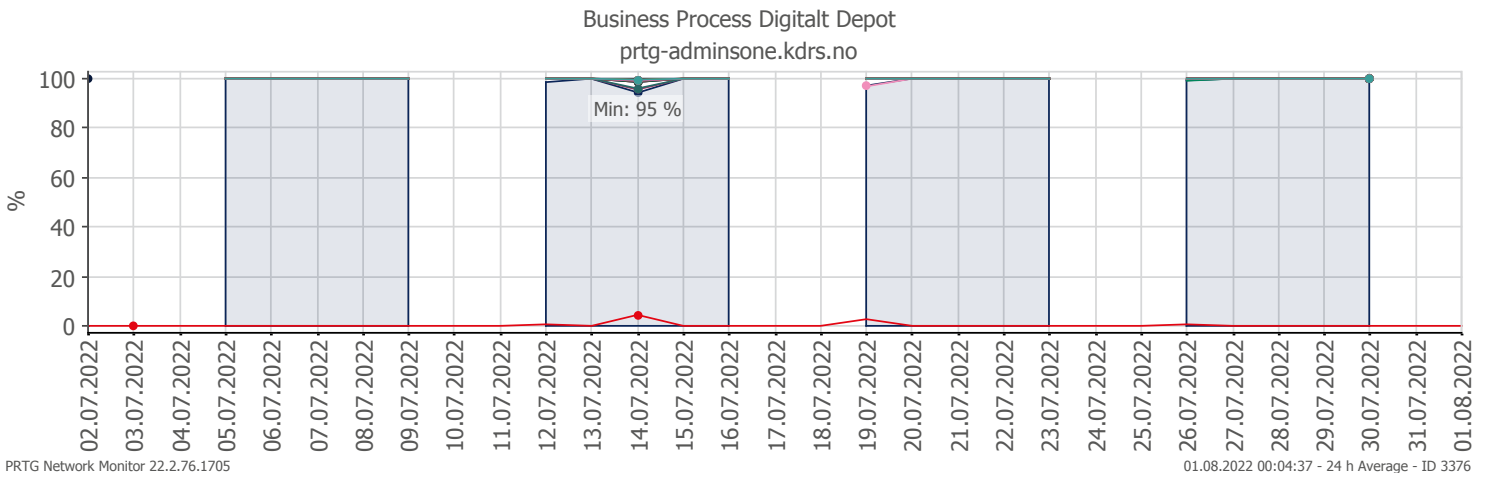

Oppetid KDRS Digitalt Depot Kontortid: Business Process Digitalt Depot

Report Time Span:	01.07.2022 00:00:00 - 01.08.2022 00:00:00			
Report Hours:	Kontortid			
Sensor Type:	Business Process (60 s Interval)			
Probe, Group, Device:	Local probe > Local probe > prtg-adminsone.kdrs.no			
Uptime Stats:	Up:	99,705 % ■ [06d 19h 07m 50s]	Down:	0,295 % ■ [29m 00s]
Request Stats:	Good:	99,624 % ■ [9794]	Failed:	0,376 % ■ [37]
Average (Global State):	100 %			