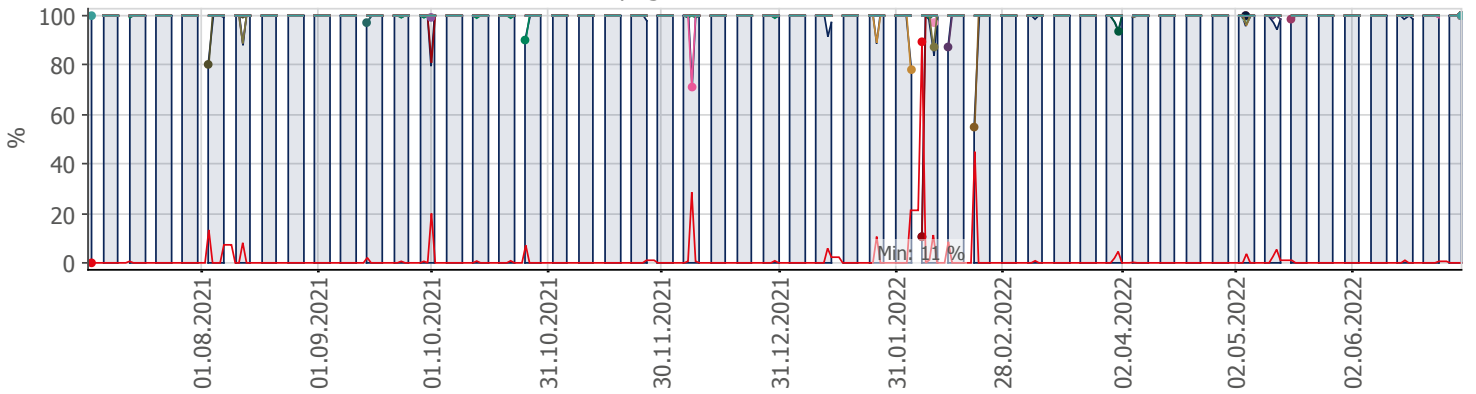

Oppetid KDRS Digitalt Depot Kontortid: Business Process Digitalt Depot

Report Time Span:	01.07.2021 00:00:00 - 01.07.2022 00:00:00					
Report Hours:	Kontortid					
Sensor Type:	Business Process (60 s Interval)					
Probe, Group, Device:	Local probe > Local probe > prtg-adminsone.kdrs.no					
Uptime Stats:	Up:	98,826 %	[85d 18h 20m 28s]	Down:	1,174 %	[01d 00h 26m 43s]
Request Stats:	Good:	98,665 %	[123472]	Failed:	1,335 %	[1671]
Average (Global State):	99 %					

Business Process Digitalt Depot
prtg-adminsone.kdrs.no

- Downtime
- EPP IKAR
- EPP IKAT
- Fake DNS
- EPP IKATO
- EPP AAMA
- AD Sikker
- Global State
- Fjerndepot nord
- EPP IKAMR
- EPP IKAK
- EPP ARKNOR
- EPP FARKSF
- AD Admin
- SSL VPN
- Fjerndepot sør
- EPP IKAVA
- EPP IKAF
- EPP DRMBY
- EPP TRDBY