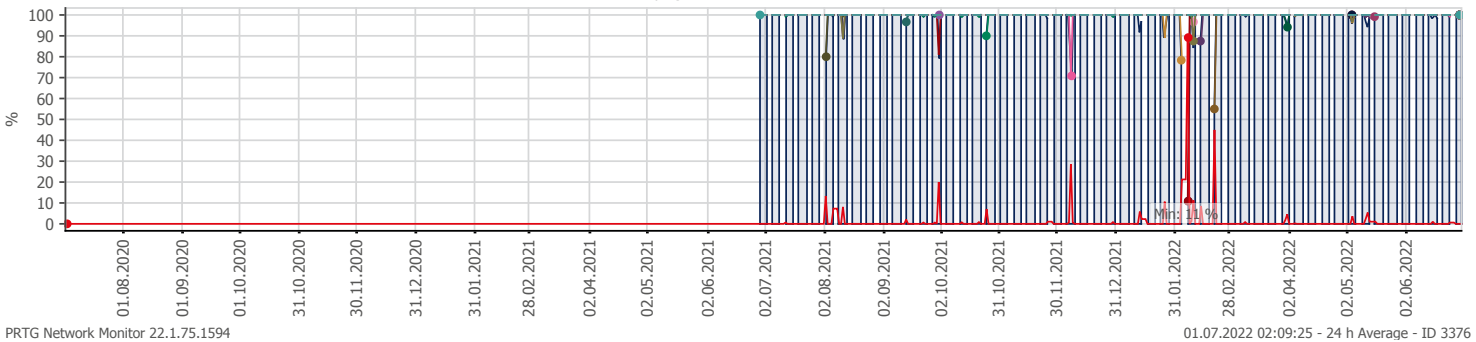

Business Process Digitalt Depot
prtg-adminsone.kdrs.no

Channel	Average
Global State	99 %
SSL VPN	100 %
EPP IKAR	100 %
Fjerndepot nord	100 %
Fjerndepot sør	100 %
EPP IKAT	100 %
EPP IKAMR	100 %
EPP IKAVA	100 %
Fake DNS	100 %