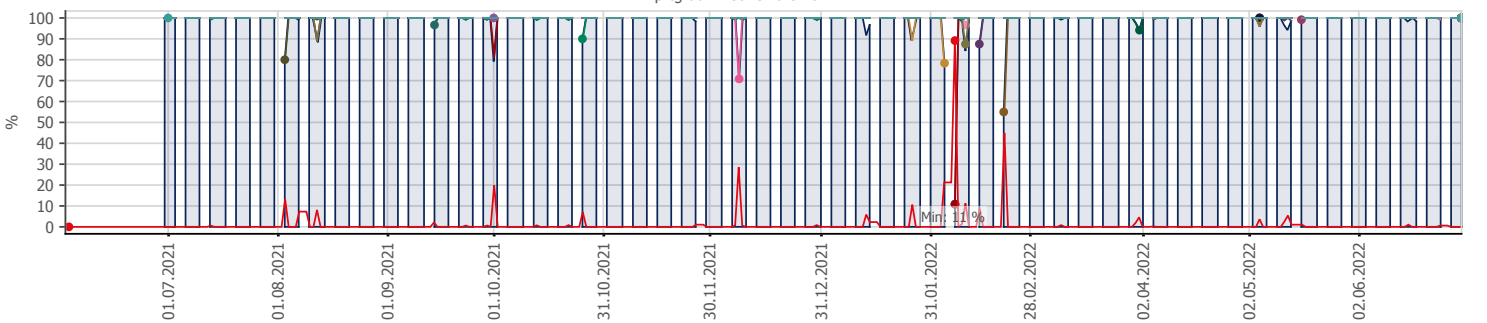

Business Process Digitalt Depot
prtq-adminsone.kdrs.no

PRTG Network Monitor 22.1.75.1594

01.07.2022 00:07:54 - 24 h Average - ID 3376

Channel	Average
Global State	100 %
SSL VPN	100 %
EPP IKAR	100 %
Fjerndepot nord	100 %
Fjerndepot sør	100 %
EPP IKAT	100 %
EPP IKAMR	100 %
EPP IKAVA	100 %
Fake DNS	100 %