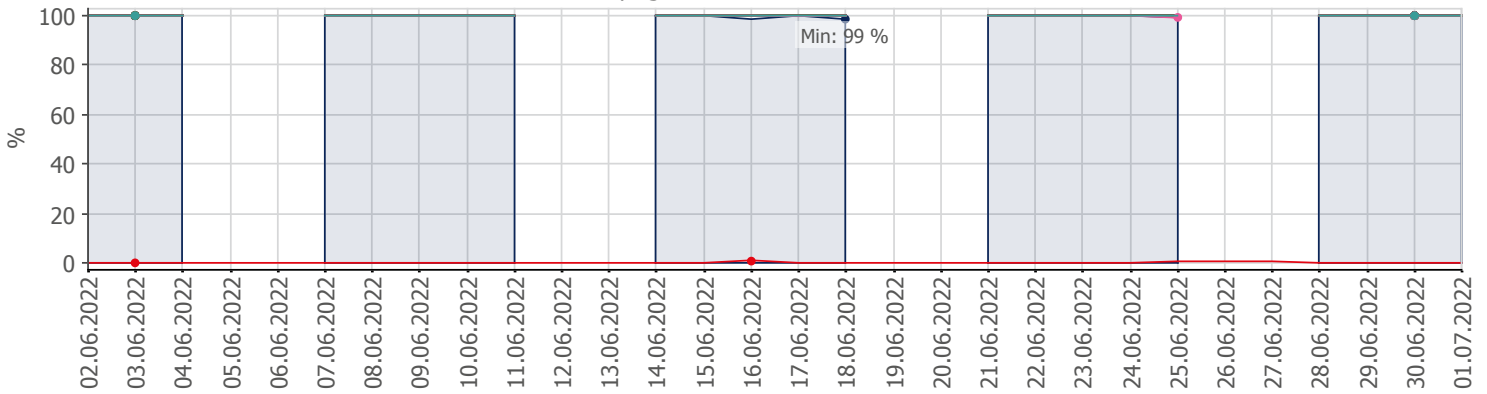

Oppetid KDRS Digitalt Depot Kontortid: Business Process Digitalt Depot

Report Time Span:	01.06.2022 00:00:00 - 01.07.2022 00:00:00			
Report Hours:	Kontortid			
Sensor Type:	Business Process (60 s Interval)			
Probe, Group, Device:	Local probe > Local probe > prtq-adminsone.kdrs.no			
Uptime Stats:	Up:	99,924 % [07d 07h 46m 06s]	Down:	0,076 % [08m 00s]
Request Stats:	Good:	99,82 % [10543]	Failed:	0,18 % [19]
Average (Global State):	100 %			

Business Process Digitalt Depot
prtq-adminsone.kdrs.no

PRTG Network Monitor 22.1.75.1594

01.07.2022 00:05:11 - 24 h Average - ID 3376

- Downtime
- EPP IKAR
- EPP IKAT
- Fake DNS
- EPP IKATO
- EPP AAMA
- AD Sikker
- Global State
- Fjerndepot nord
- EPP IKAMR
- EPP IKAK
- EPP ARKNOR
- EPP FARKSF
- AD Admin
- SSL VPN
- Fjerndepot sør
- EPP IKAVA
- EPP IKAF
- EPP DRMBY
- EPP TRDBY