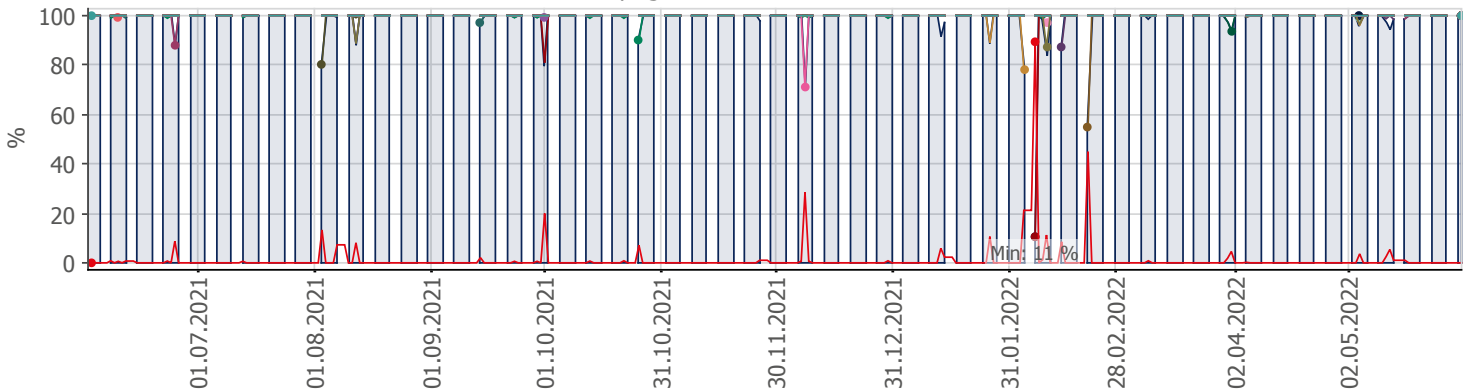

Oppetid KDRS Digitalt Depot Kontortid: Business Process Digitalt Depot

Report Time Span:	01.06.2021 00:00:00 - 01.06.2022 00:00:00					
Report Hours:	Kontortid					
Sensor Type:	Business Process (60 s Interval)					
Probe, Group, Device:	Local probe > Local probe > prtq-adminsone.kdrs.no					
Uptime Stats:	Up:	98,788 %	[85d 17h 29m 41s]	Down:	1,212 %	[01d 01h 14m 57s]
Request Stats:	Good:	98,619 %	[123422]	Failed:	1,381 %	[1728]
Average (Global State):	99 %					

Business Process Digitalt Depot
prtq-adminsone.kdrs.no

PRTG Network Monitor 22.1.75.1594

01.06.2022 02:09:23 - 24 h Average - ID 3376

- Downtime
- EPP IKAR
- EPP IKAT
- Fake DNS
- EPP IKATO
- EPP AAMA
- AD Sikker
- Global State
- Fjerndepot nord
- EPP IKAMR
- EPP IKAK
- EPP ARKNOR
- EPP FARKSF
- AD Admin
- SSL VPN
- Fjerndepot sør
- EPP IKAVA
- EPP IKAF
- EPP DRMBY
- EPP TRDBY