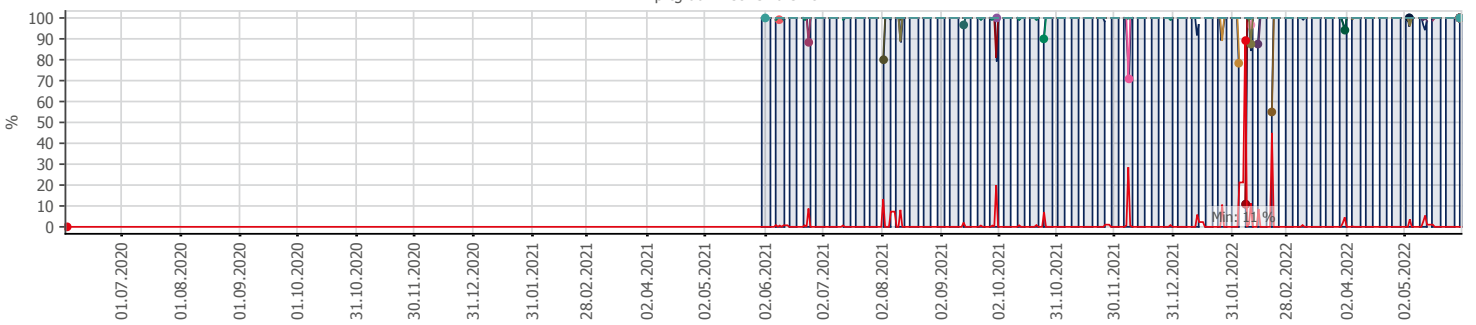

Business Process Digitalt Depot
prtq-adminsone.kdrs.no

PRTG Network Monitor 22.1.75.1594

01.06.2022 02:09:23 - 24 h Average - ID 3376

Channel	Average
Global State	99 %
SSL VPN	100 %
EPP IKAR	100 %
Fjerndepot nord	100 %
Fjerndepot sør	100 %
EPP IKAT	100 %
EPP IKAMR	100 %
EPP IKAVA	100 %
Fake DNS	100 %