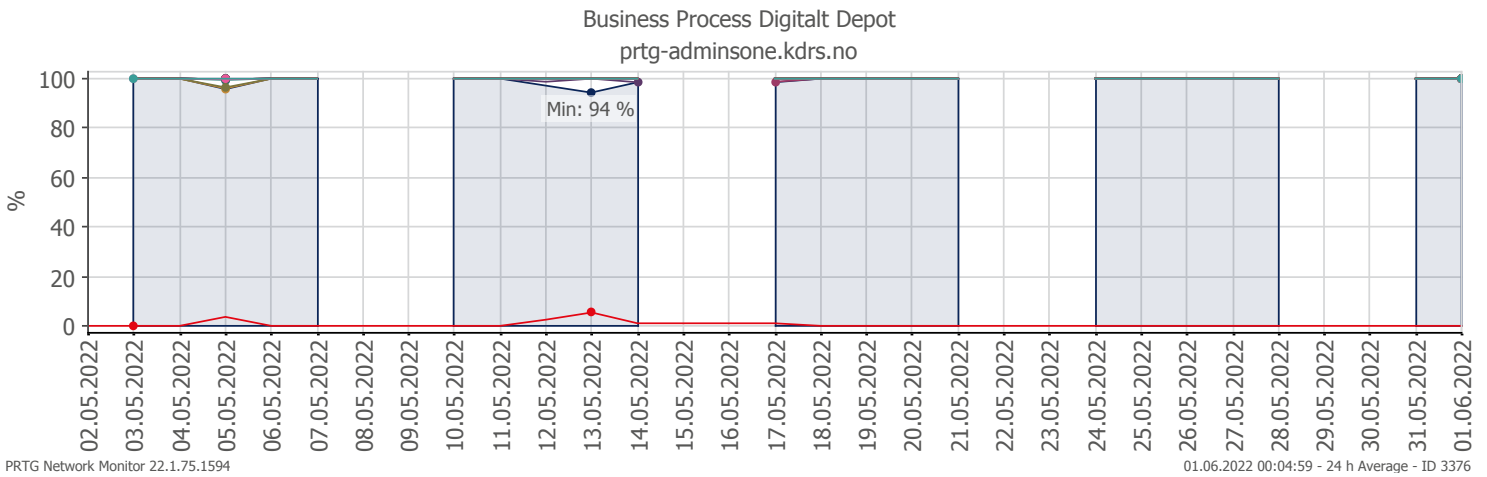

Oppetid KDRS Digitalt Depot Kontortid: Business Process Digitalt Depot

Report Time Span:	01.05.2022 00:00:00 - 01.06.2022 00:00:00		
Report Hours:	Kontortid		
Sensor Type:	Business Process (60 s Interval)		
Probe, Group, Device:	Local probe > Local probe > prtg-adminsone.kdrs.no		
Uptime Stats:	Up: 99,38 % [07d 06h 47m 23s]	Down: 0,62 % [01h 05m 26s]	
Request Stats:	Good: 99,271 % [10491]	Failed: 0,729 % [77]	
Average (Global State):	99 %		