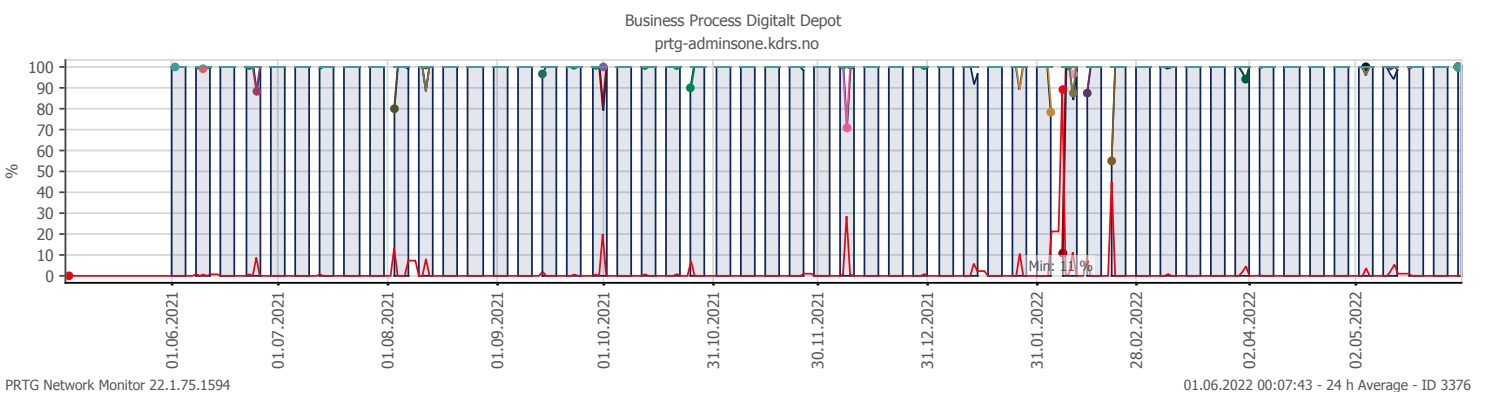

Channel	Average
Global State	99 %
SSL VPN	100 %
EPP IKAR	100 %
Fjerndepot nord	100 %
Fjerndepot sør	100 %
EPP IKAT	100 %
EPP IKAMR	100 %
EPP IKAVA	100 %
Fake DNS	100 %