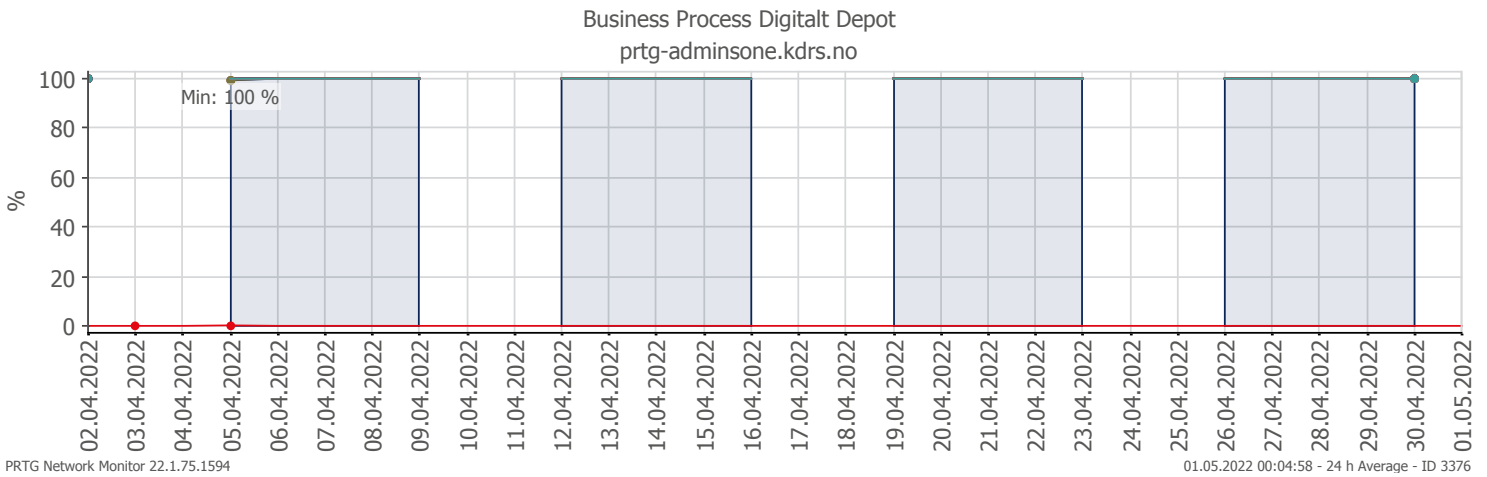

## Oppetid KDRS Digitalt Depot Kontortid: Business Process Digitalt Depot

Report Time Span:	01.04.2022 00:00:00 - 01.05.2022 00:00:00		
Report Hours:	Kontortid		
Sensor Type:	Business Process (60 s Interval)		
Probe, Group, Device:	Local probe > Local probe > prtq-adminsone.kdrs.no		
Uptime Stats:	Up: 99,99 % [06d 23h 52m 11s]	Down: 0,01 % [01m 00s]	
Request Stats:	Good: 99,97 % [10077]	Failed: 0,03 % [3]	
Average (Global State):	100 %		