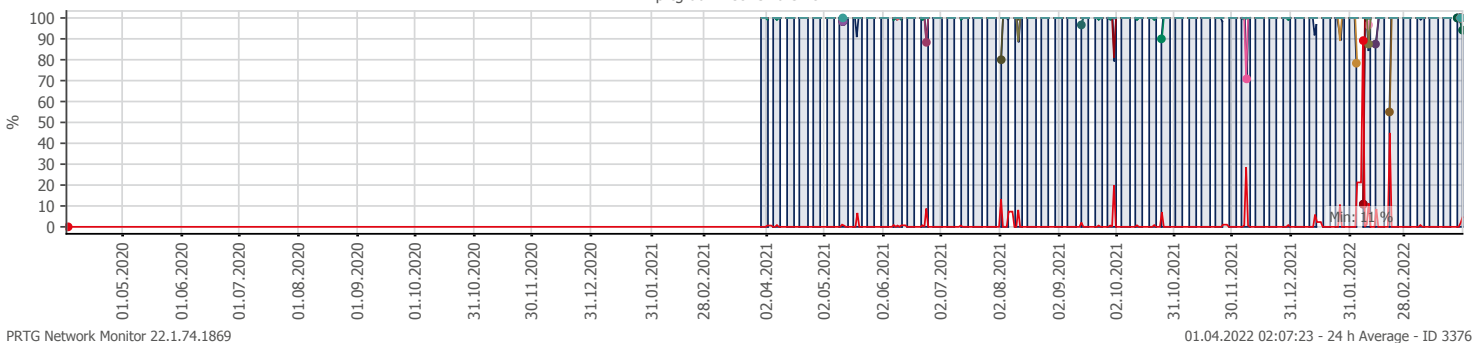

Business Process Digitalt Depot
prtg-adminsone.kdrs.no

Channel	Average
Global State	99 %
SSL VPN	100 %
EPP IKAR	100 %
Fjerndepot nord	100 %
Fjerndepot sør	100 %
EPP IKAT	100 %
EPP IKAMR	100 %
EPP IKAVA	100 %
Fake DNS	100 %