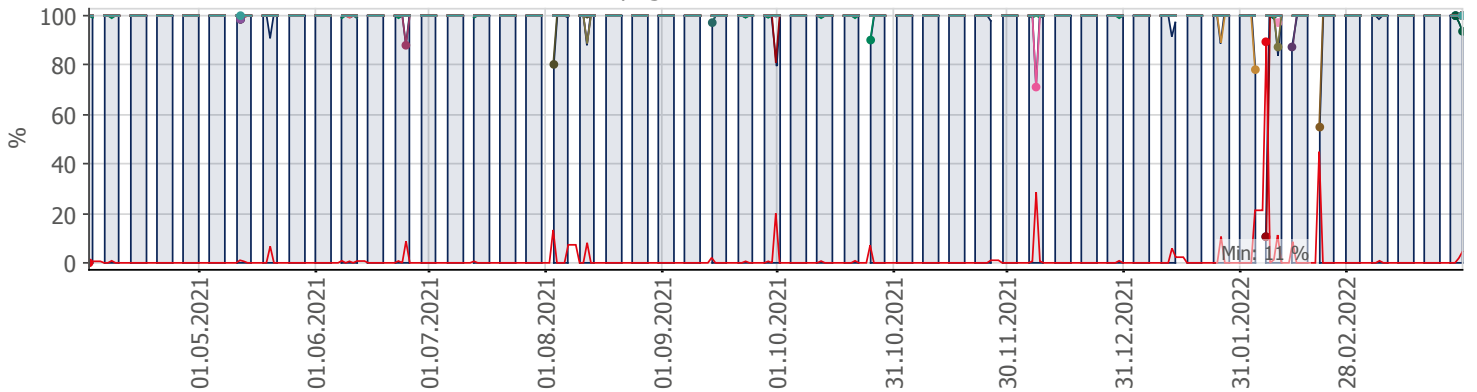

Oppetid KDRS Digitalt Depot Kontortid: Business Process Digitalt Depot

Report Time Span:	01.04.2021 00:00:00 - 01.04.2022 00:00:00					
Report Hours:	Kontortid					
Sensor Type:	Business Process (60 s Interval)					
Probe, Group, Device:	Local probe > Local probe > prtg-adminsone.kdrs.no					
Uptime Stats:	Up:	98,803 %	[85d 17h 36m 06s]	Down:	1,197 %	[01d 00h 55m 31s]
Request Stats:	Good:	98,633 %	[123435]	Failed:	1,367 %	[1711]
Average (Global State):	99 %					

Business Process Digitalt Depot
prtg-adminsone.kdrs.no

- Downtime (%)
- Global State
- SSL VPN
- EPP IKAR
- Fjerndepot nord
- Fjerndepot sør
- EPP IKAT
- EPP IKAMR
- EPP IKAVA
- Fake DNS
- EPP IKAK
- EPP IKAF
- EPP IKATO
- EPP ARKNOR
- EPP DRMBY
- EPP AAMA
- EPP FARKSF
- EPP TRDBY
- AD Sikker
- AD Admin