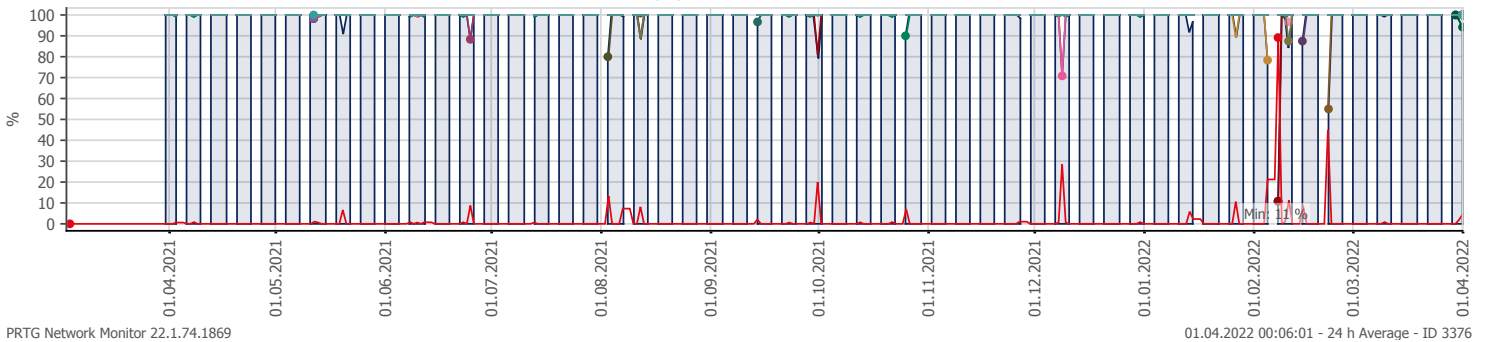

Business Process Digitalt Depot
prtg-adminsone.kdrs.no

Channel	Average
Global State	100 %
SSL VPN	100 %
EPP IKAR	100 %
Fjerndepot nord	100 %
Fjerndepot sør	100 %
EPP IKAT	100 %
EPP IKAMR	100 %
EPP IKAVA	100 %
Fake DNS	100 %