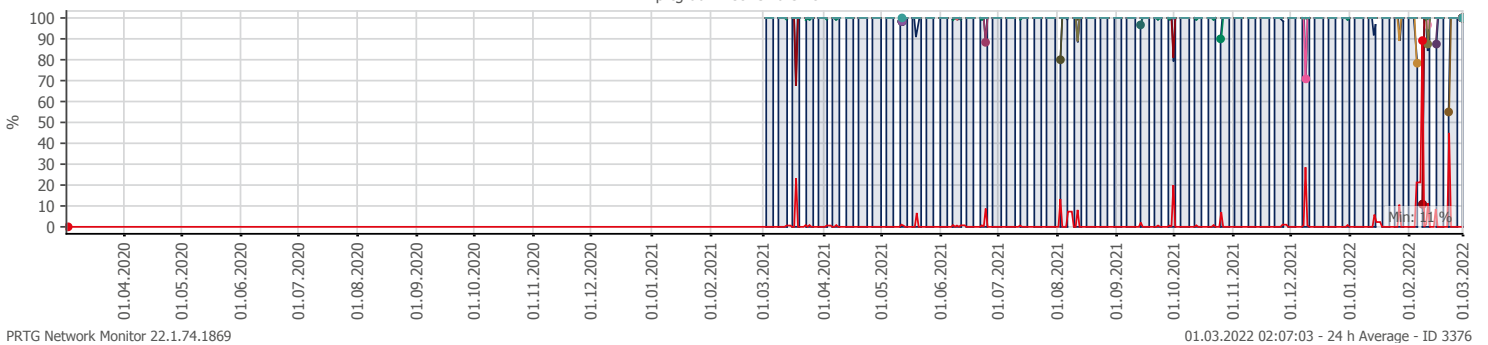

Business Process Digitalt Depot
prtg-adminsone.kdrs.no

Channel	Average
Global State	99 %
SSL VPN	100 %
EPP IKAR	100 %
Fjerndepot nord	100 %
Fjerndepot sør	100 %
EPP IKAT	100 %
EPP IKAMR	100 %
EPP IKAVA	99 %
Fake DNS	100 %