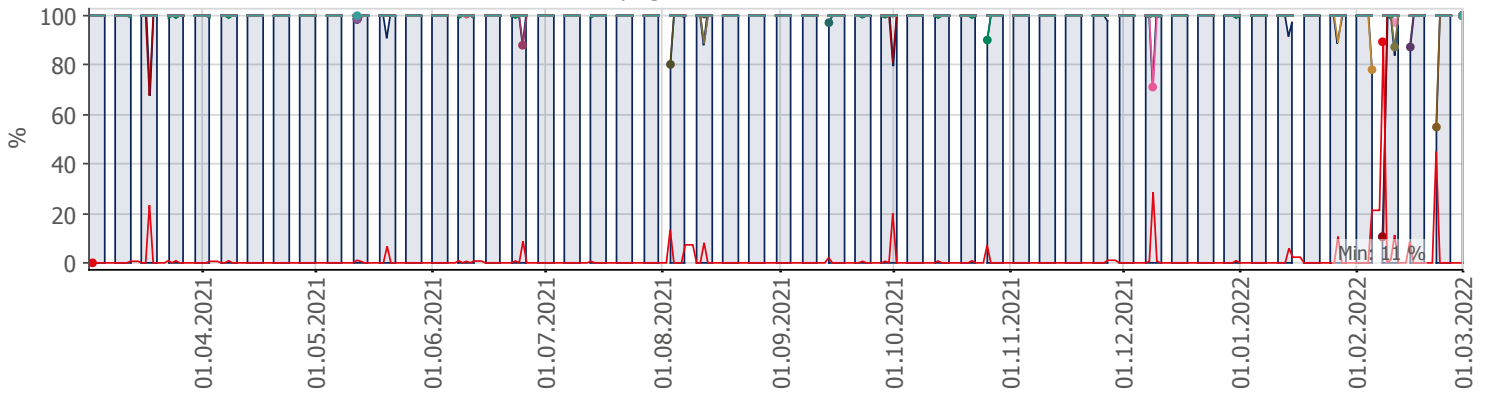

Oppetid KDRS Digitalt Depot Kontortid: Business Process Digitalt Depot

Report Time Span:	01.03.2021 00:00:00 - 01.03.2022 00:00:00			
Report Hours:	Kontortid			
Sensor Type:	Business Process (60 s Interval)			
Probe, Group, Device:	Local probe > Local probe > prtg-adminsone.kdrs.no			
Uptime Stats:	Up:	98,733 % ■ [85d 16h 07m 04s]	Down:	1,267 % ■ [01d 02h 22m 42s]
Request Stats:	Good:	98,535 % ■ [123314]	Failed:	1,465 % ■ [1834]
Average (Global State):	99 %			

Business Process Digitalt Depot
prtg-adminsone.kdrs.no

- Downtime
- EPP IKAR
- EPP IKAT
- Fake DNS
- EPP IKATO
- EPP AAMA
- AD Sikker
- Global State
- Fjerndepot nord
- EPP IKAMR
- EPP IKAK
- EPP ARKNOR
- EPP FARKSF
- AD Admin
- SSL VPN
- Fjerndepot sør
- EPP IKAVA
- EPP IKAF
- EPP DRMBY
- EPP TRDBY