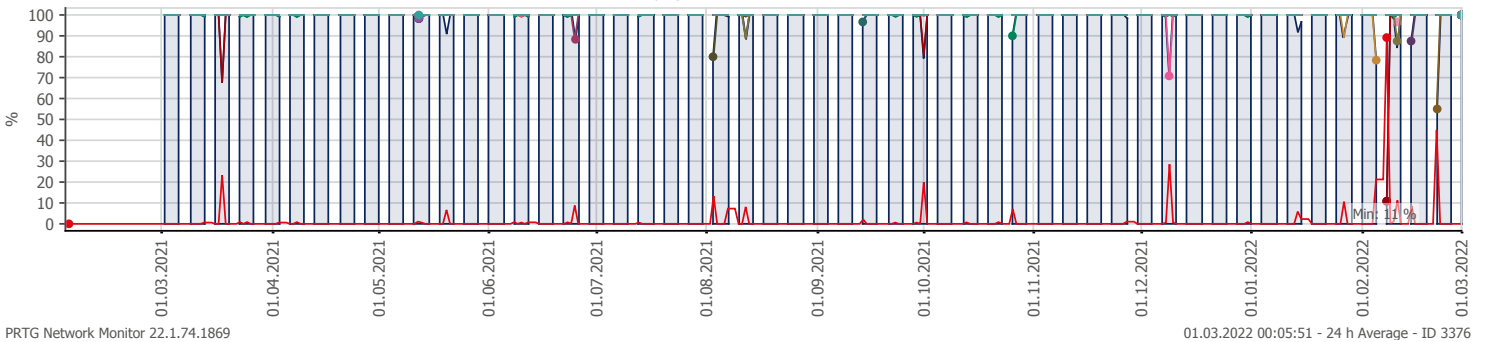

Business Process Digitalt Depot
prtg-adminsone.kdrs.no

Channel	Average
Global State	91 %
SSL VPN	100 %
EPP IKAR	100 %
Fjerndepot nord	99 %
Fjerndepot sør	99 %
EPP IKAT	100 %
EPP IKAMR	100 %
EPP IKAVA	95 %
Fake DNS	100 %