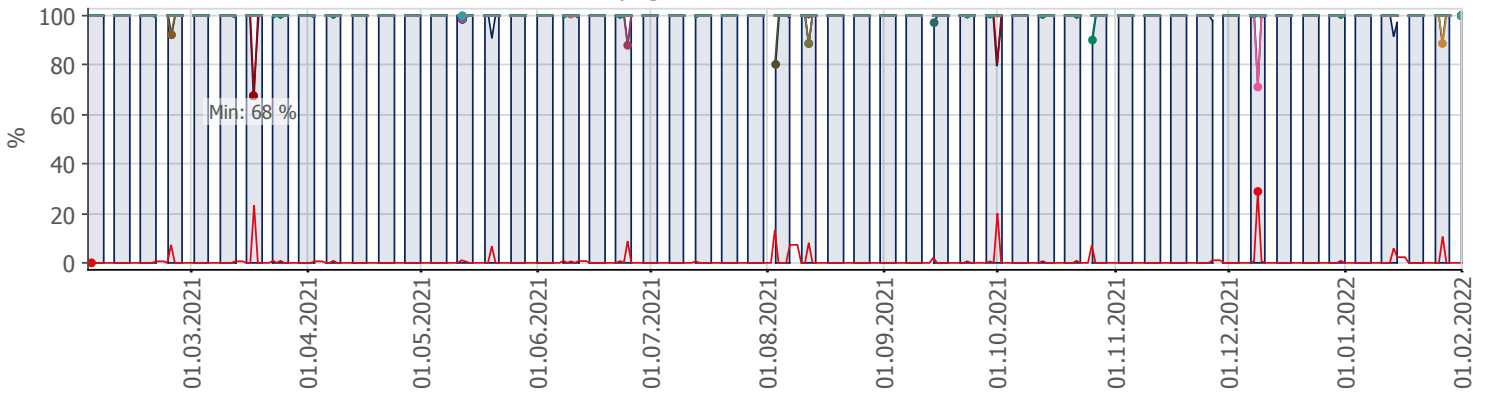

Oppetid KDRS Digitalt Depot Kontortid: Business Process Digitalt Depot

Report Time Span:	01.02.2021 00:00:00 - 01.02.2022 00:00:00		
Report Hours:	Kontortid		
Sensor Type:	Business Process (60 s Interval)		
Probe, Group, Device:	Local probe > Local probe > prtg-adminsone.kdrs.no		
Uptime Stats:	Up: 99,36 % [86d 08h 07m 21s]	Down: 0,64 % [13h 20m 52s]	
Request Stats:	Good: 99,2 % [124320]	Failed: 0,8 % [1002]	
Average (Global State):	99 %		

Business Process Digitalt Depot
prtg-adminsone.kdrs.no

- Downtime
- EPP IKAR
- EPP IKAT
- Fake DNS
- EPP IKATO
- EPP AAMA
- AD Sikker
- Global State
- Fjerndepot nord
- EPP IKAMR
- EPP IKAK
- EPP ARKNOR
- EPP FARKSF
- AD Admin
- SSL VPN
- Fjerndepot sør
- EPP IKAVA
- EPP IKAF
- EPP DRMBY
- EPP TRDBY