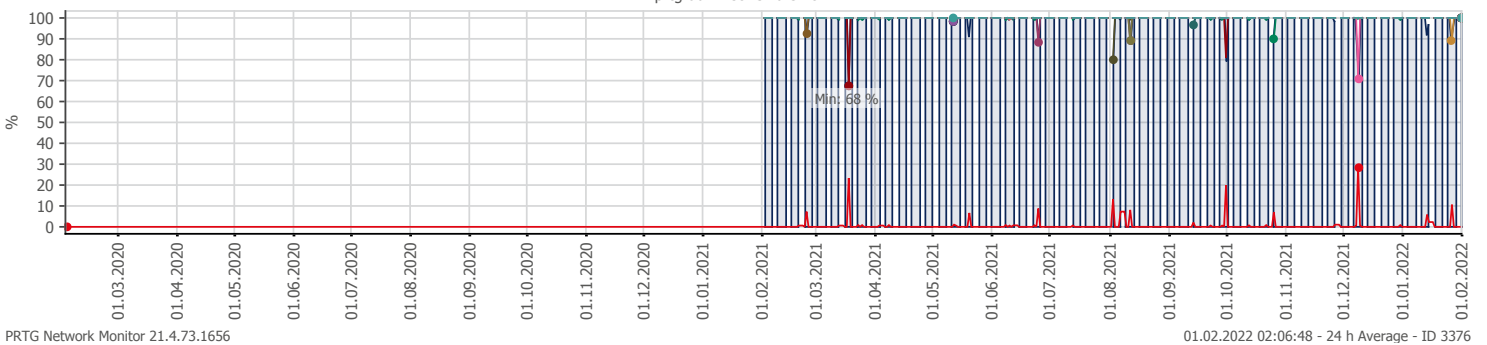

Business Process Digitalt Depot
prtg-adminsone.kdrs.no

Channel	Average
Global State	99 %
SSL VPN	100 %
EPP IKAR	100 %
Fjerndepot nord	100 %
Fjerndepot sør	100 %
EPP IKAT	100 %
EPP IKAMR	100 %
EPP IKAVA	100 %
Fake DNS	100 %