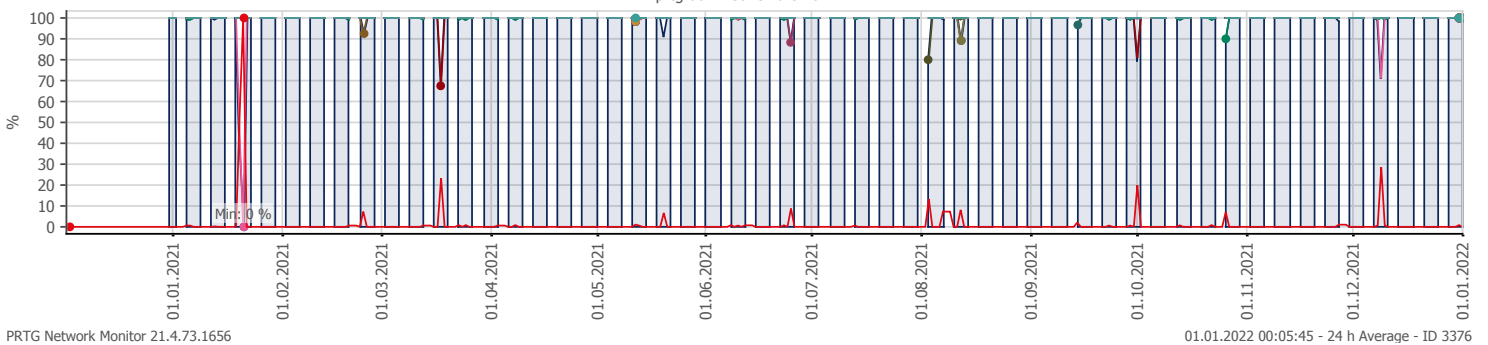

Business Process Digitalt Depot
prtg-adminsone.kdrs.no

Channel	Average
Global State	99 %
SSL VPN	100 %
EPP IKAR	99 %
Fjerndepot nord	100 %
Fjerndepot sør	100 %
EPP IKAT	100 %
EPP IKAMR	100 %
EPP IKAVA	100 %
Fake DNS	100 %