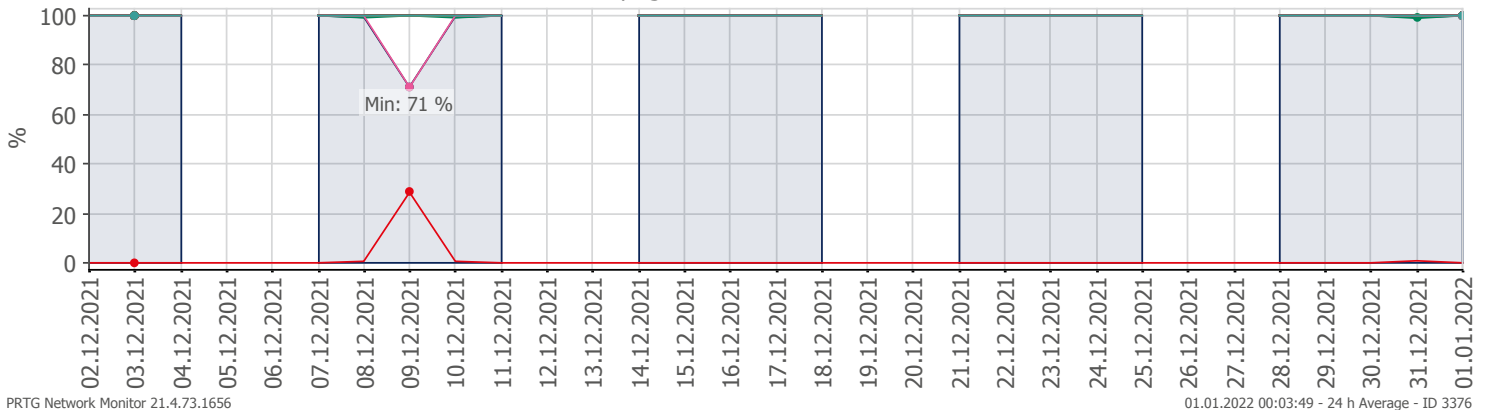

Oppetid KDRS Digitalt Depot Kontortid: Business Process Digitalt Depot

Report Time Span:	01.12.2021 00:00:00 - 01.01.2022 00:00:00			
Report Hours:	Kontortid			
Sensor Type:	Business Process (60 s Interval)			
Probe, Group, Device:	Local probe > Local probe > prtg-adminsone.kdrs.no			
Uptime Stats:	Up:	98,667 % [07d 13h 24m 48s]	Down:	1,333 % [02h 27m 00s]
Request Stats:	Good:	98,624 % [10892]	Failed:	1,376 % [152]
Average (Global State):	99 %			

Business Process Digitalt Depot
prtg-adminsone.kdrs.no

- Downtime (%)
- Global State
- SSL VPN
- EPP IKAR
- Fjerndepot nord
- Fjerndepot sør
- EPP IKAT
- EPP IKAMR
- EPP IKAVA
- Fake DNS
- EPP IKAK
- EPP IKAF
- EPP IKATO
- EPP ARKNOR
- EPP DRMBY
- EPP AAMA
- EPP FARKSF
- EPP TRDBY
- AD Sikker
- AD Admin