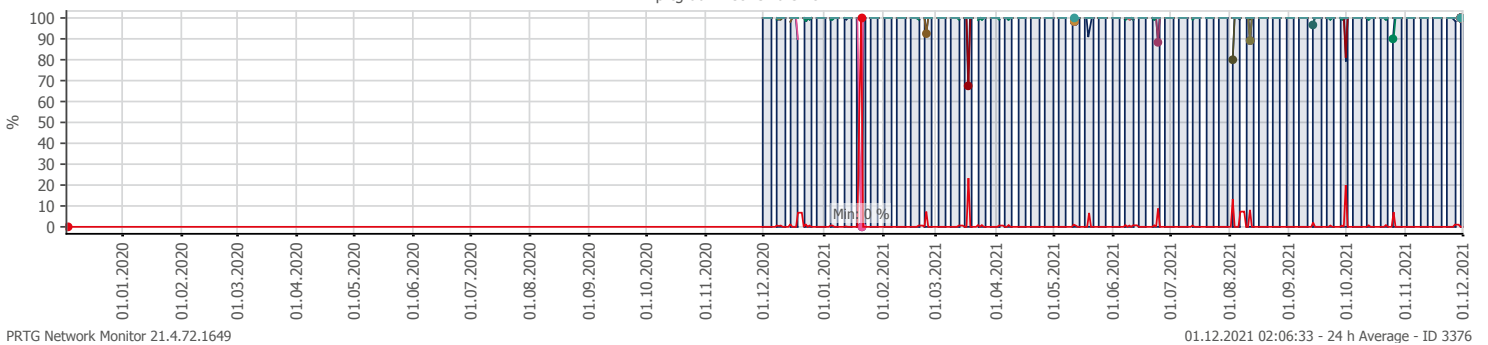

Business Process Digitalt Depot
prtg-adminsone.kdrs.no

Channel	Average
Global State	99 %
SSL VPN	100 %
EPP IKAR	99 %
Fjerndepot nord	100 %
Fjerndepot sør	100 %
EPP IKAT	100 %
EPP IKAMR	100 %
EPP IKAVA	100 %
Fake DNS	100 %