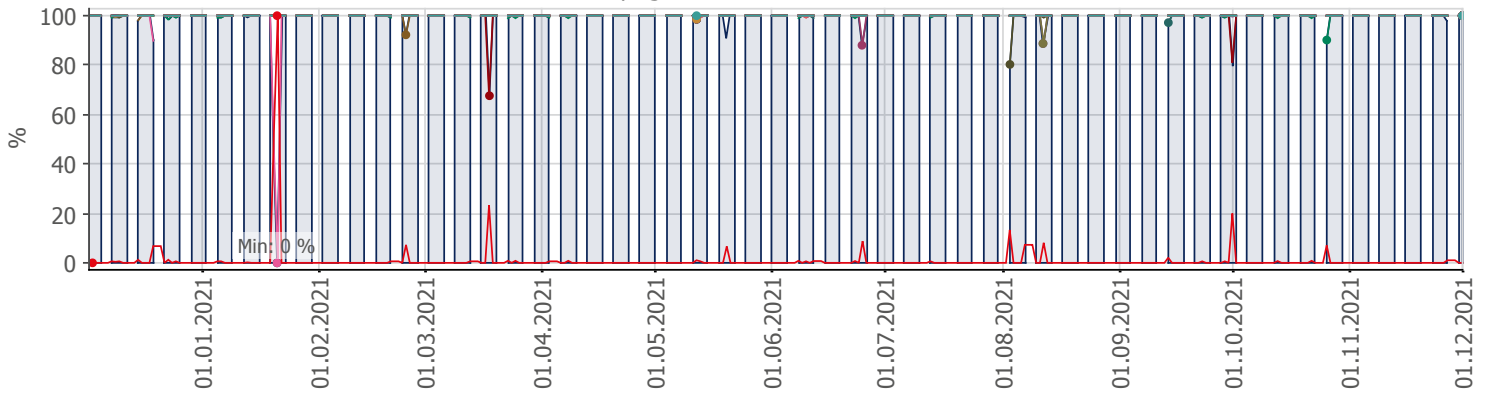

Oppetid KDRS Digitalt Depot Kontortid: Business Process Digitalt Depot

Report Time Span:	01.12.2020 00:00:00 - 01.12.2021 00:00:00			
Report Hours:	Kontortid			
Sensor Type:	Business Process (60 s Interval)			
Probe, Group, Device:	Local probe > Local probe > prtg-adminsone.kdrs.no			
Uptime Stats:	Up:	98,912 %	[85d 22h 41m 43s]	Down: 1,088 % [22h 41m 17s]
Request Stats:	Good:	98,743 %	[123750]	Failed: 1,257 % [1575]
Average (Global State):	99 %			

Business Process Digitalt Depot
prtg-adminsone.kdrs.no

Downtime	(%)	Global State	SSL VPN
EPP IKAR	Fjerndepot nord	EPP IKAMR	Fjerndepot sør
EPP IKAT	EPP IKAK	EPP IKAVA	EPP IKAF
Fake DNS	EPP ARKNOR	EPP DRMBY	EPP TRDBY
EPP IKATO	EPP FARKSF	EPP DRMBY	EPP TRDBY
EPP AAMA	AD Sikker	AD Admin