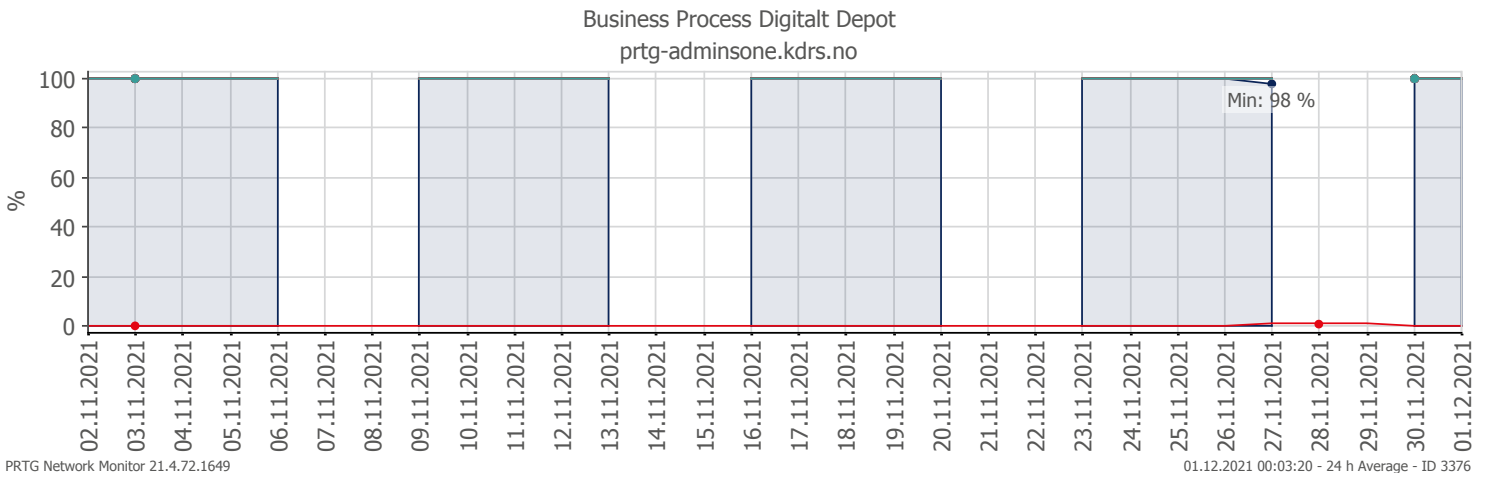

Oppetid KDRS Digitalt Depot Kontortid: Business Process Digitalt Depot

Report Time Span:	01.11.2021 00:00:00 - 01.12.2021 00:00:00			
Report Hours:	Kontortid			
Sensor Type:	Business Process (60 s Interval)			
Probe, Group, Device:	Local probe > Local probe > prt-g-adminsone.kdrs.no			
Uptime Stats:	Up:	99,953 % [07d 07h 25m 31s]	Down:	0,047 % [05m 00s]
Request Stats:	Good:	99,915 % [10538]	Failed:	0,085 % [9]
Average (Global State):	100 %			