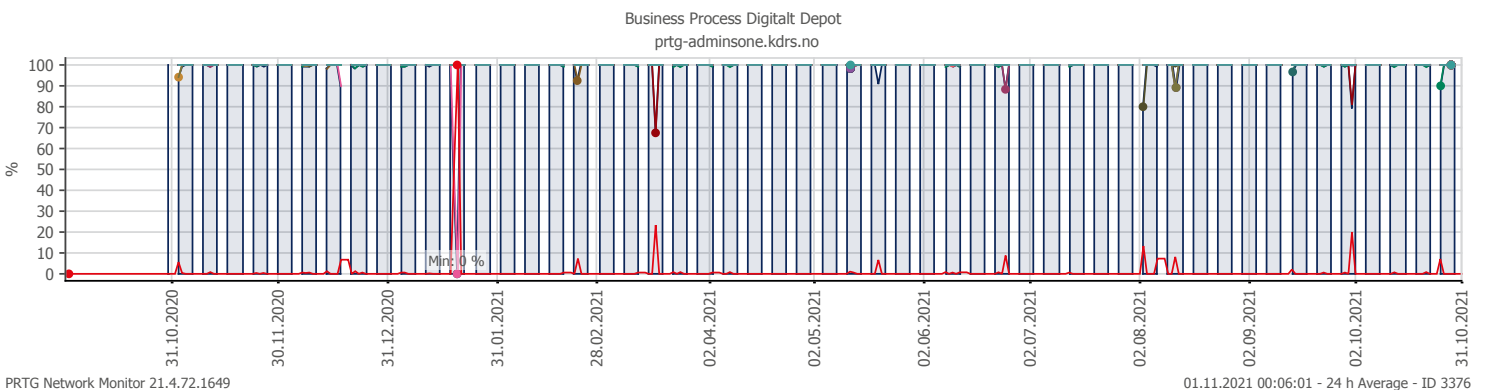

Channel	Average
Global State	99 %
SSL VPN	100 %
EPP IKAR	100 %
Fjerndepot nord	100 %
Fjerndepot sør	100 %
EPP IKAT	99 %
EPP IKAMR	100 %
EPP IKAVA	100 %
Fake DNS	100 %