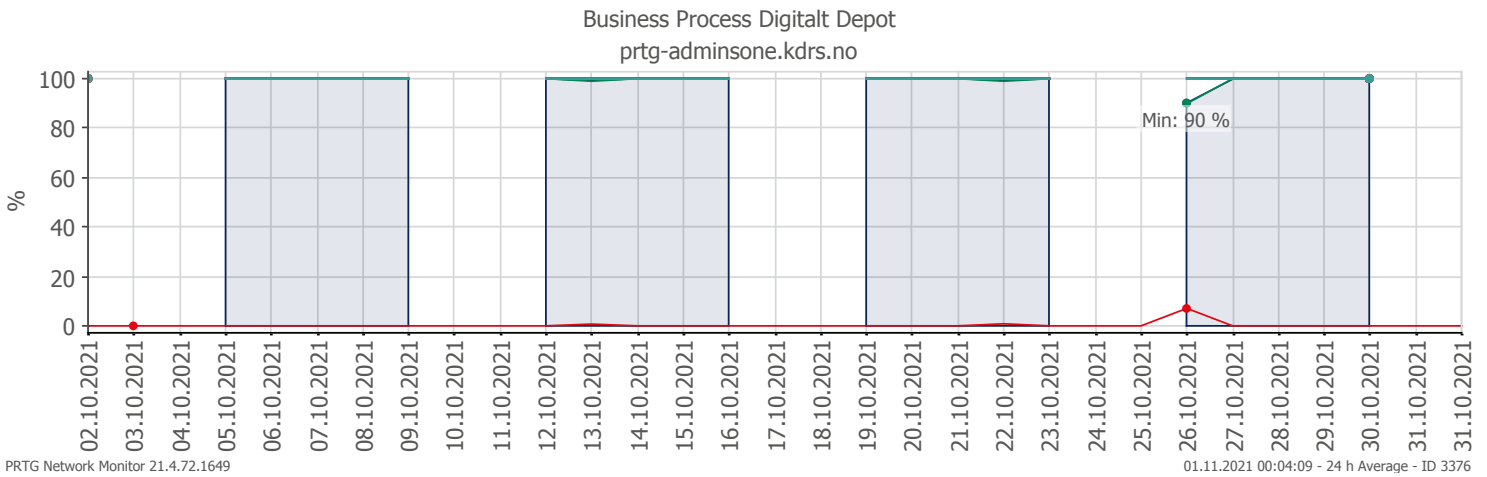

## Oppetid KDRS Digitalt Depot Kontortid: Business Process Digitalt Depot

Report Time Span:	01.10.2021 00:00:00 - 01.11.2021 00:00:00					
Report Hours:	Kontortid					
Sensor Type:	Business Process (60 s Interval)					
Probe, Group, Device:	Local probe > Local probe > prtg-adminsone.kdrs.no					
Uptime Stats:	Up:	99,588 %	[06d 23h 08m 01s]	Down:	0,412 %	[41m 30s]
Request Stats:	Good:	99,415 %	[10026]	Failed:	0,585 %	[59]
Average (Global State):	99 %					