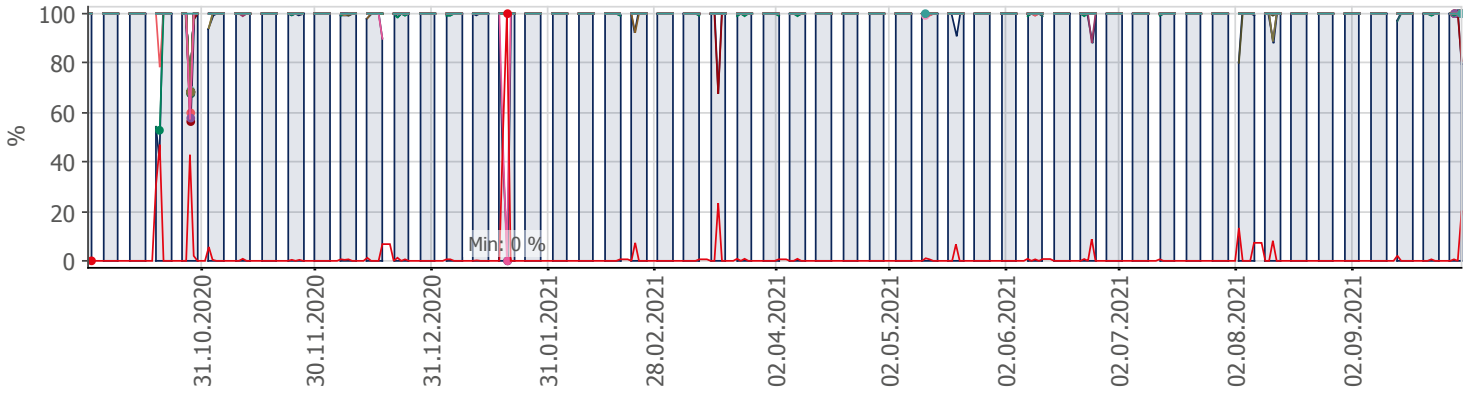

Oppetid KDRS Digitalt Depot Kontortid: Business Process Digitalt Depot

Report Time Span:	01.10.2020 00:00:00 - 01.10.2021 00:00:00					
Report Hours:	Kontortid					
Sensor Type:	Business Process (60 s Interval)					
Probe, Group, Device:	Local probe > Local probe > prtq-adminsone.kdrs.no					
Uptime Stats:	Up:	98,449 %	[85d 13h 21m 41s]	Down:	1,551 %	[01d 08h 20m 43s]
Request Stats:	Good:	98,183 %	[123070]	Failed:	1,817 %	[2278]
Average (Global State):	98 %					

Business Process Digitalt Depot
prtq-adminsone.kdrs.no

PRTG Network Monitor 21.3.69.1333

01.10.2021 05:36:45 - 24 h Average - ID 3376

- Downtime (%)
- Global State
- SSL VPN
- EPP IKAR
- Fjerndepot nord
- Fjerndepot sør
- EPP IKAT
- EPP IKAMR
- EPP IKAVA
- Fake DNS
- EPP IKAK
- EPP IKAF
- EPP ARKNOR
- EPP DRMBY
- EPP AAMA
- EPP FARKSF
- EPP TRDBY
- AD Sikker
- AD Admin