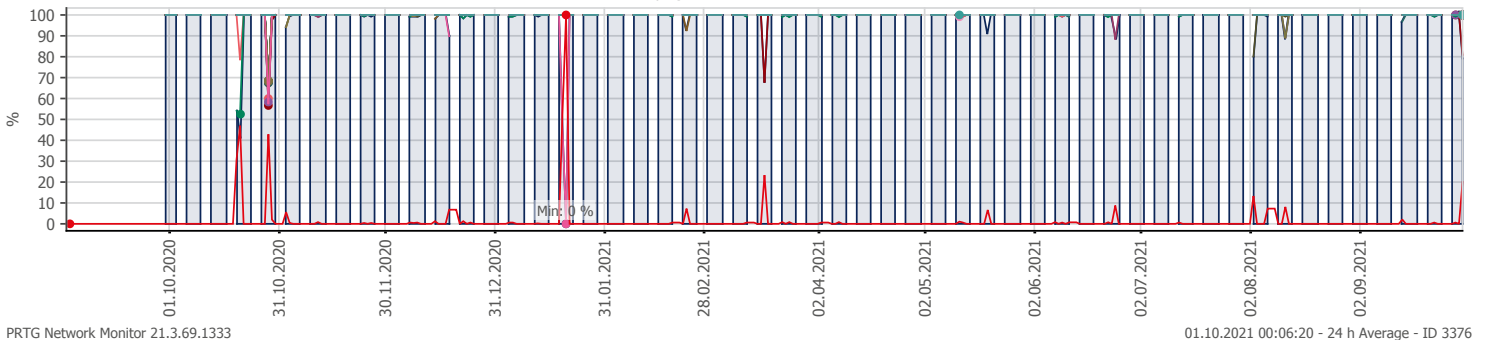

Business Process Digitalt Depot
prtg-adminsone.kdrs.no

PRTG Network Monitor 21.3.69.1333

Channel	Average
Global State	99 %
SSL VPN	100 %
EPP IKAR	100 %
Fjerndepot nord	100 %
Fjerndepot sør	100 %
EPP IKAT	100 %
EPP IKAMR	100 %
EPP IKAVA	99 %
Fake DNS	100 %