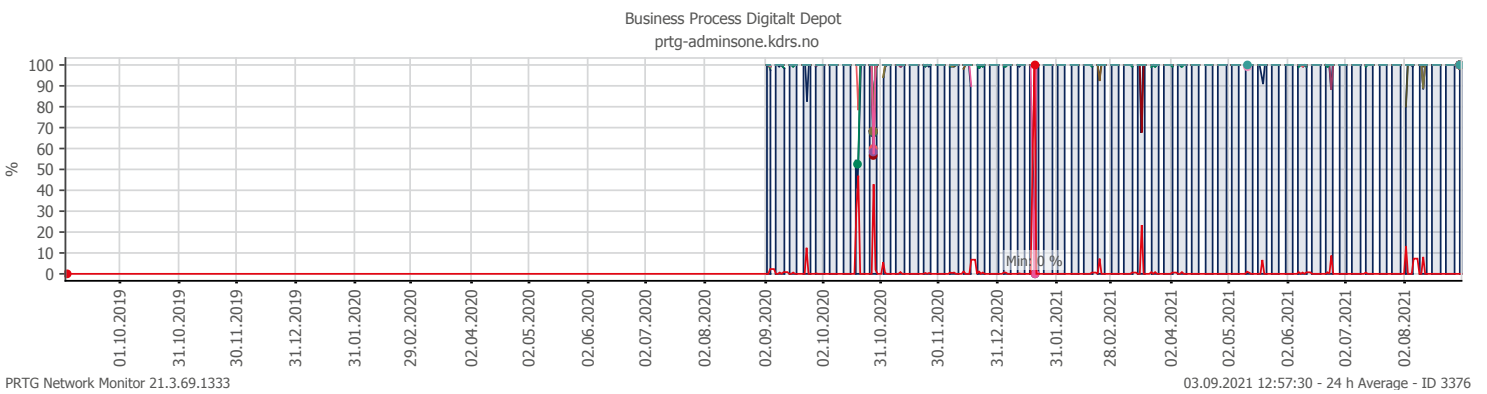

Oppetid KDRS Digitalt Depot Kontortid: Business Process Digitalt Depot

Report Time Span:	01.09.2020 00:00:00 - 01.09.2021 00:00:00					
Report Hours:	Kontortid					
Sensor Type:	Business Process (60 s Interval)					
Probe, Group, Device:	Local probe > Local probe > prtg-adminsone.kdrs.no					
Uptime Stats:	Up:	98,467 %	[85d 05h 58m 01s]	Down:	1,533 %	[01d 07h 50m 43s]
Request Stats:	Good:	98,182 %	[122602]	Failed:	1,818 %	[2270]
Average (Global State):	98 %					