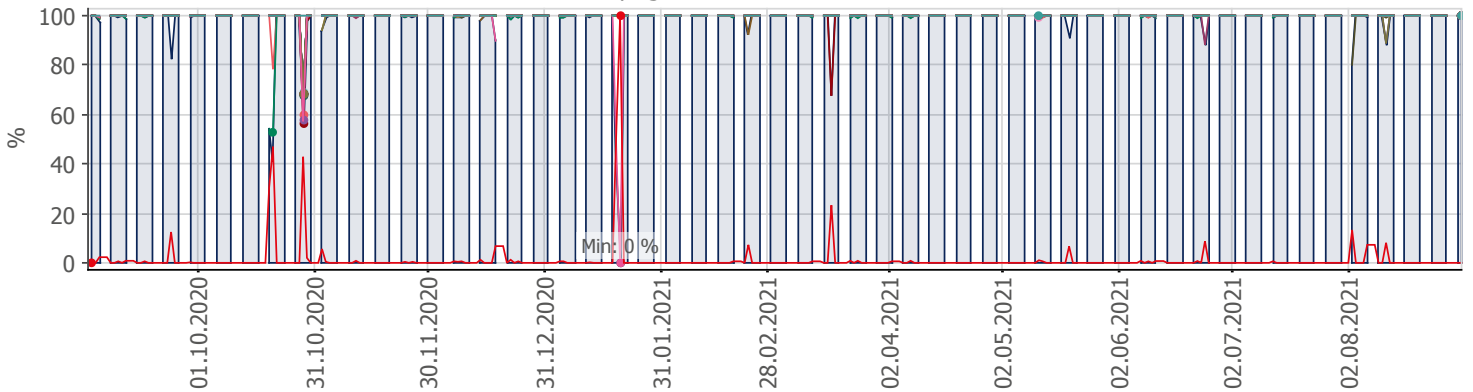

## Oppetid KDRS Digitalt Depot Kontortid: Business Process Digitalt Depot

Report Time Span:	01.09.2020 00:00:00 - 01.09.2021 00:00:00					
Report Hours:	Kontortid					
Sensor Type:	Business Process (60 s Interval)					
Probe, Group, Device:	Local probe > Local probe > prtg-adminsone.kdrs.no					
Uptime Stats:	Up:	98,467 %	[85d 05h 58m 01s]	Down:	1,533 %	[01d 07h 50m 43s]
Request Stats:	Good:	98,182 %	[122602]	Failed:	1,818 %	[2270]
Average (Global State):	98 %					

Business Process Digitalt Depot  
prtg-adminsone.kdrs.no

PRTG Network Monitor 21.3.69.1333

03.09.2021 11:43:33 - 24 h Average - ID 3376

- Downtime (%)
- Global State
- SSL VPN
- EPP IKAR
- Fjerndepot nord
- Fjerndepot sør
- EPP IKAT
- EPP IKAMR
- EPP IKAVA
- Fake DNS
- EPP IKAK
- EPP IKAF
- EPP IKATO
- EPP ARKNOR
- EPP DRMBY
- EPP AAMA
- EPP FARKSF
- EPP TRDBY
- AD Sikker
- AD Admin