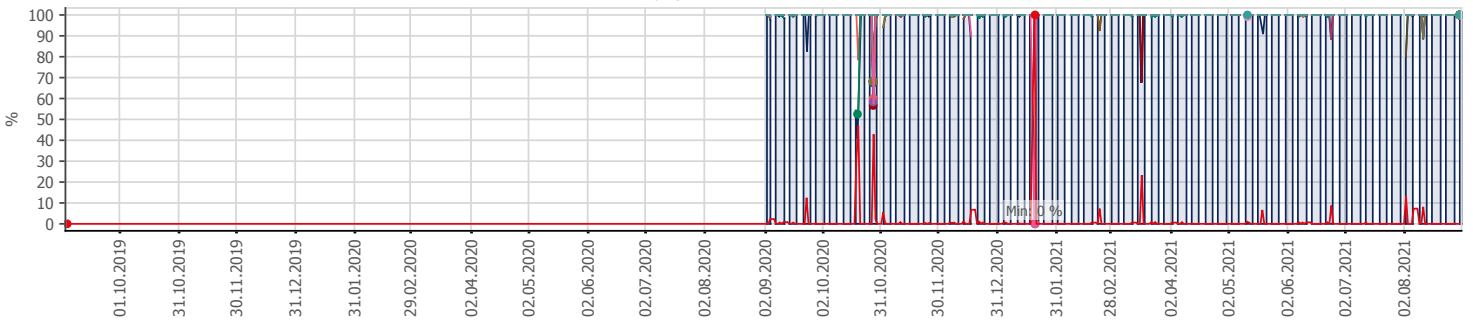

Business Process Digitalt Depot
prtg-adminsone.kdrs.no

PRTG Network Monitor 21.3.69.1333

03.09.2021 11:43:33 - 24 h Average - ID 3376

Channel	Average
Global State	98 %
SSL VPN	100 %
EPP IKAR	99 %
Fjerndepot nord	100 %
Fjerndepot sør	100 %
EPP IKAT	99 %
EPP IKAMR	100 %
EPP IKAVA	100 %
Fake DNS	100 %