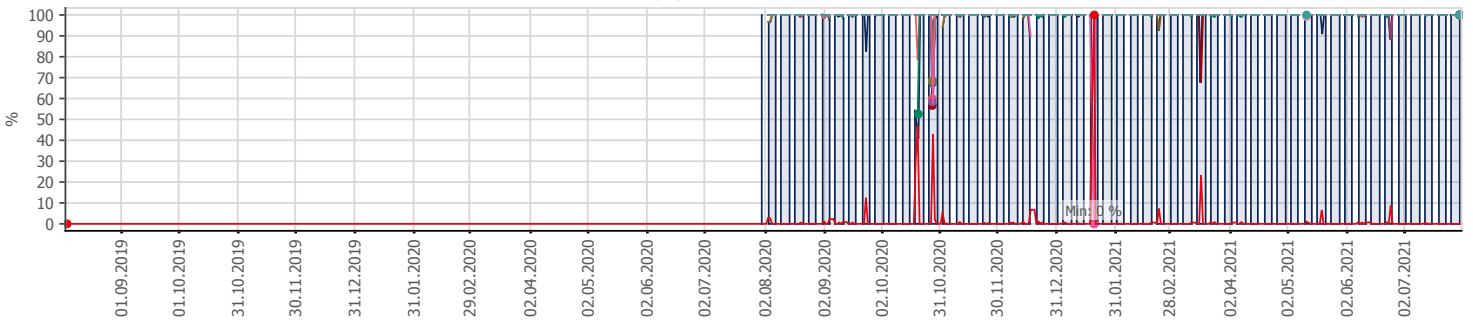

Business Process Digitalt Depot
prt-g-adminsone.kdrs.no

PRTG Network Monitor 21.2.67.1562

01.08.2021 05:47:58 - 24 h Average - ID 3376

Channel	Average
Global State	98 %
SSL VPN	100 %
EPP IKAR	99 %
Fjerndepot nord	100 %
Fjerndepot sør	100 %
EPP IKAT	99 %
EPP IKAMR	100 %
EPP IKAVA	100 %
Fake DNS	100 %