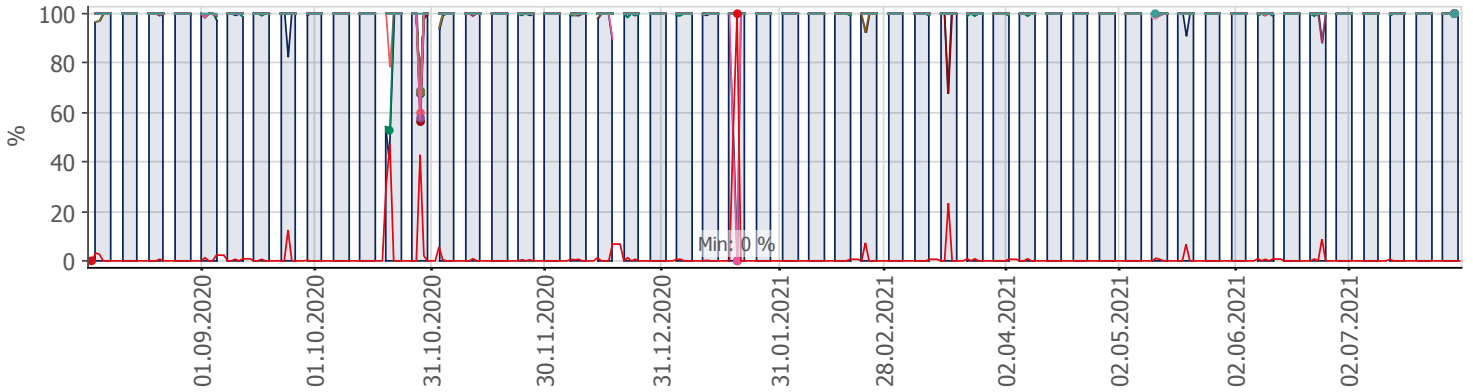

## Oppetid KDRS Digitalt Depot Kontortid: Business Process Digitalt Depot

Report Time Span:	01.08.2020 00:00:00 - 01.08.2021 00:00:00					
Report Hours:	Kontortid					
Sensor Type:	Business Process (60 s Interval)					
Probe, Group, Device:	Local probe > Local probe > prt-g-adminsone.kdrs.no					
Uptime Stats:	Up:	98,548 %	[85d 07h 38m 17s]	Down:	1,452 %	[01d 06h 09m 43s]
Request Stats:	Good:	98,304 %	[122747]	Failed:	1,696 %	[2118]
Average (Global State):	98 %					

Business Process Digitalt Depot  
prt-g-adminsone.kdrs.no

PRTG Network Monitor 21.2.67.1562

01.08.2021 05:47:58 - 24 h Average - ID 3376

- Downtime (%)
- Global State
- SSL VPN
- EPP IKAR
- Fjerndepot nord
- Fjerndepot sør
- EPP IKAT
- EPP IKAMR
- EPP IKAVA
- Fake DNS
- EPP IKAK
- EPP IKAF
- EPP IKATO
- EPP ARKNOR
- EPP DRMBY
- EPP AAMA
- EPP FARKSF
- EPP TRDBY
- AD Sikker
- AD Admin