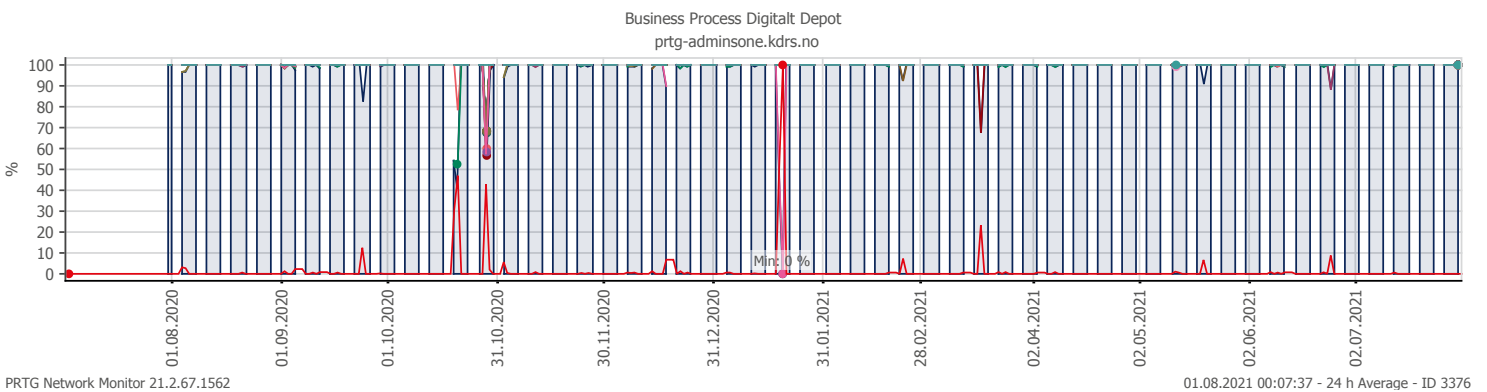

Channel	Average
Global State	100 %
SSL VPN	100 %
EPP IKAR	100 %
Fjerndepot nord	100 %
Fjerndepot sør	100 %
EPP IKAT	100 %
EPP IKAMR	100 %
EPP IKAVA	100 %
Fake DNS	100 %