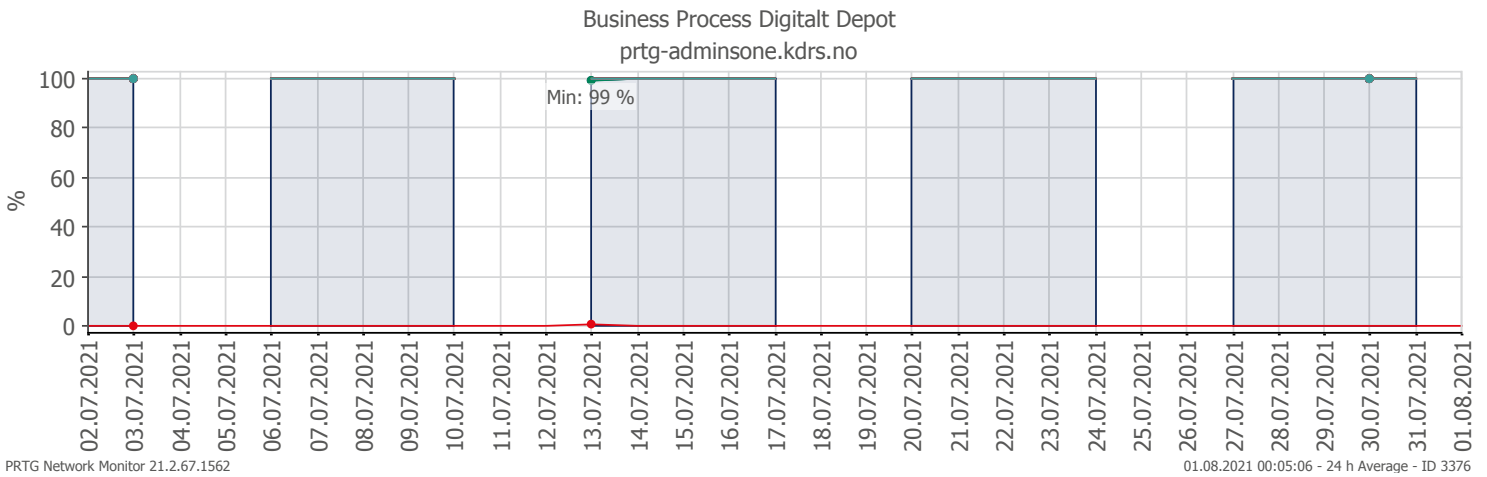

## Oppetid KDRS Digitalt Depot Kontortid: Business Process Digitalt Depot

Report Time Span:	01.07.2021 00:00:00 - 01.08.2021 00:00:00					
Report Hours:	Kontortid					
Sensor Type:	Business Process (60 s Interval)					
Probe, Group, Device:	Local probe > Local probe > prtq-adminsone.kdrs.no					
Uptime Stats:	Up:	99,972 %	[07d 07h 44m 28s]	Down:	0,028 %	[03m 00s]
Request Stats:	Good:	99,962 %	[10556]	Failed:	0,038 %	[4]
Average (Global State):	100 %					