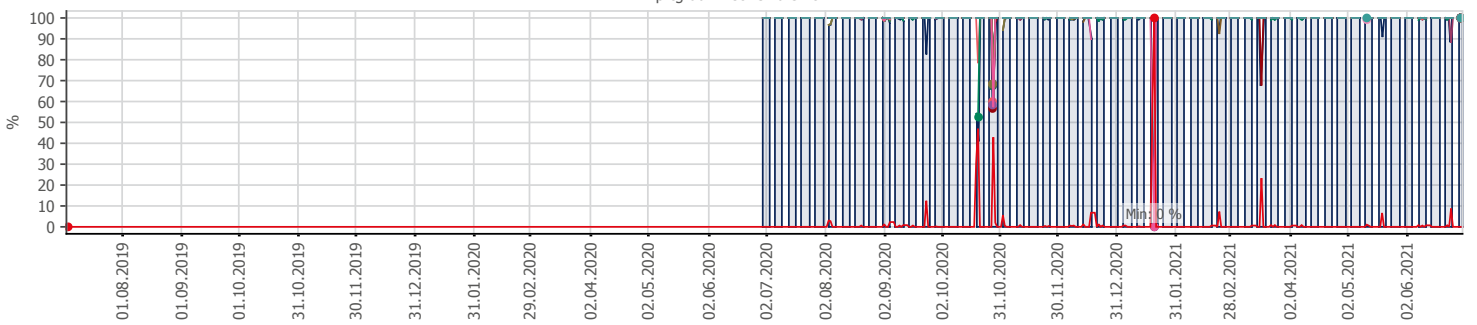

Business Process Digitalt Depot
prt-g-adminsone.kdrs.no

PRTG Network Monitor 21.2.67.1562

01.07.2021 05:47:38 - 24 h Average - ID 3376

Channel	Average
Global State	98 %
SSL VPN	100 %
EPP IKAR	99 %
Fjerndepot nord	100 %
Fjerndepot sør	100 %
EPP IKAT	99 %
EPP IKAMR	100 %
EPP IKAVA	100 %
Fake DNS	100 %