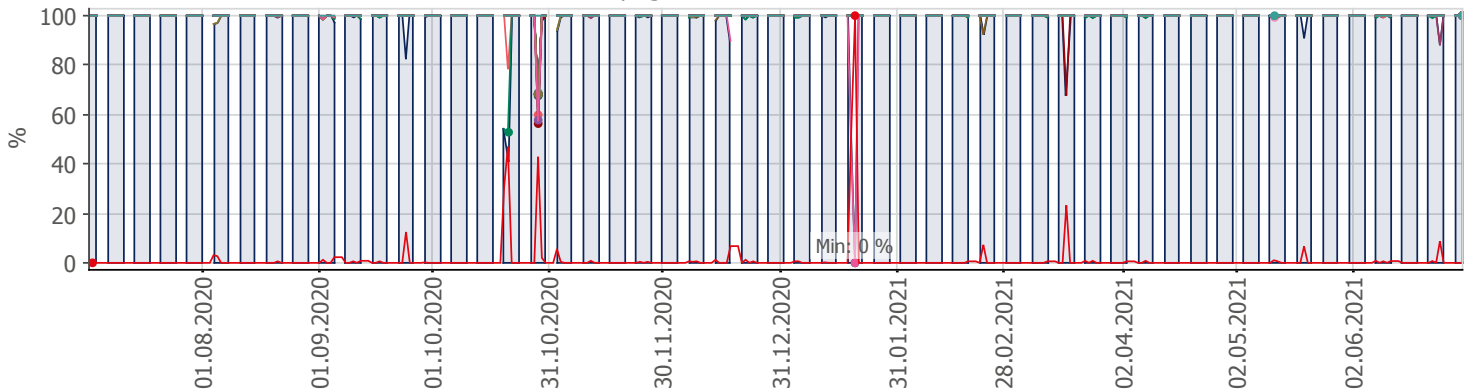

Oppetid KDRS Digitalt Depot Kontortid: Business Process Digitalt Depot

Report Time Span:	01.07.2020 00:00:00 - 01.07.2021 00:00:00					
Report Hours:	Kontortid					
Sensor Type:	Business Process (60 s Interval)					
Probe, Group, Device:	Local probe > Local probe > prt-g-adminsone.kdrs.no					
Uptime Stats:	Up:	98,556 %	[85d 15h 41m 01s]	Down:	1,444 %	[01d 06h 06m 43s]
Request Stats:	Good:	98,313 %	[123231]	Failed:	1,687 %	[2114]
Average (Global State):	98 %					

Business Process Digitalt Depot
prt-g-adminsone.kdrs.no

PRTG Network Monitor 21.2.67.1562

01.07.2021 05:47:38 - 24 h Average - ID 3376

Downtime	(%)	Global State	SSL VPN
EPP IKAR		Fjerndepot nord	Fjerndepot sør
EPP IKAT		EPP IKAMR	EPP IKAVA
Fake DNS		EPP IKAK	EPP IKAF
EPP IKATO		EPP ARKNOR	EPP DRMBY
EPP AAMA		EPP FARKSF	EPP TRDBY
AD Sikker		AD Admin