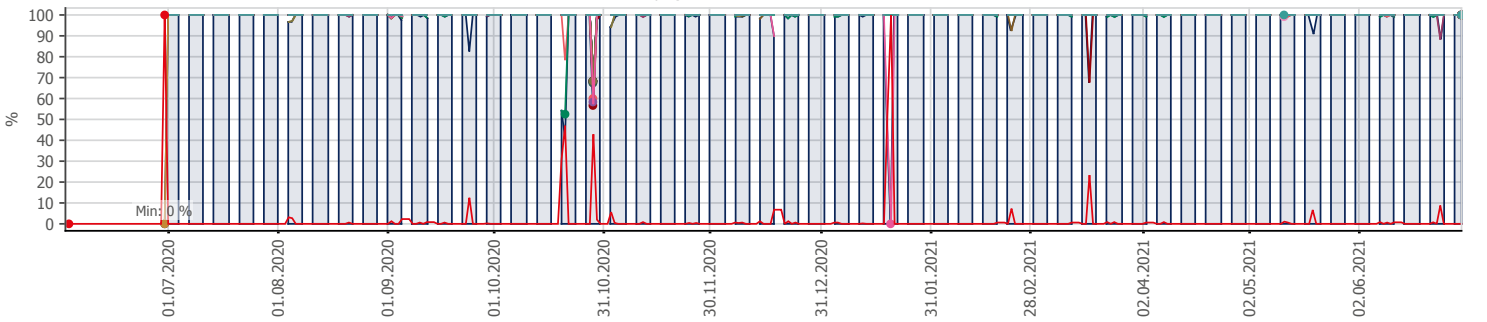

Business Process Digitalt Depot
prtg-adminsone.kdrs.no

PRTG Network Monitor 21.2.67.1562

Channel	Average
Global State	99 %
SSL VPN	100 %
EPP IKAR	100 %
Fjerndepot nord	100 %
Fjerndepot sør	100 %
EPP IKAT	100 %
EPP IKAMR	100 %
EPP IKAVA	100 %
Fake DNS	100 %