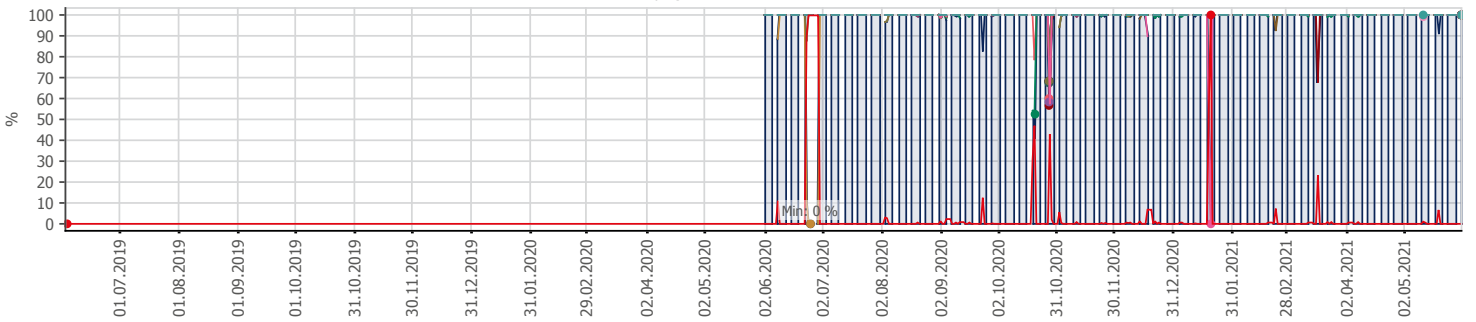

Business Process Digitalt Depot
prt-g-adminsone.kdrs.no

PRTG Network Monitor 21.2.67.1562

01.06.2021 05:46:40 - 24 h Average - ID 3376

Channel	Average
Global State	96 %
SSL VPN	100 %
EPP IKAR	99 %
Fjerndepot nord	100 %
Fjerndepot sør	98 %
EPP IKAT	99 %
EPP IKAMR	100 %
EPP IKAVA	100 %
Fake DNS	100 %