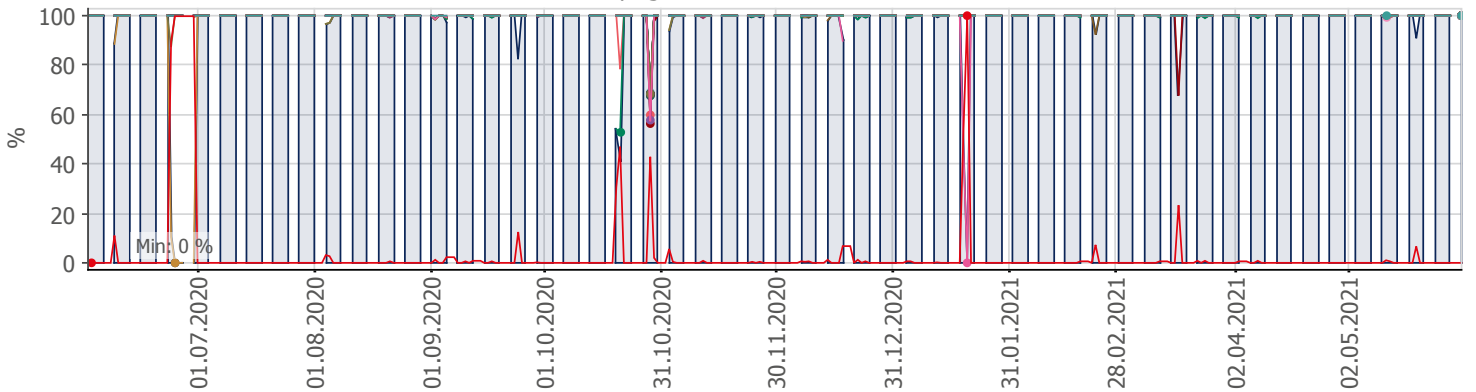

Oppetid KDRS Digitalt Depot Kontortid: Business Process Digitalt Depot

Report Time Span:	01.06.2020 00:00:00 - 01.06.2021 00:00:00					
Report Hours:	Kontortid					
Sensor Type:	Business Process (60 s Interval)					
Probe, Group, Device:	Local probe > Local probe > prt-g-adminsone.kdrs.no					
Uptime Stats:	Up:	96,684 %	[84d 00h 36m 29s]	Down:	3,316 %	[02d 21h 09m 36s]
Request Stats:	Good:	96,454 %	[120894]	Failed:	3,546 %	[4444]
Average (Global State):	96 %					

Business Process Digitalt Depot
prt-g-adminsone.kdrs.no

PRTG Network Monitor 21.2.67.1562

01.06.2021 05:46:40 - 24 h Average - ID 3376

- Downtime (%)
- Global State
- SSL VPN
- EPP IKAR
- Fjerndepot nord
- Fjerndepot sør
- EPP IKAT
- EPP IKAMR
- EPP IKAVA
- Fake DNS
- EPP IKAK
- EPP IKAF
- EPP IKATO
- EPP ARKNOR
- EPP DRMBY
- EPP AAMA
- EPP FARKSF
- EPP TRDBY
- AD Sikker
- AD Admin