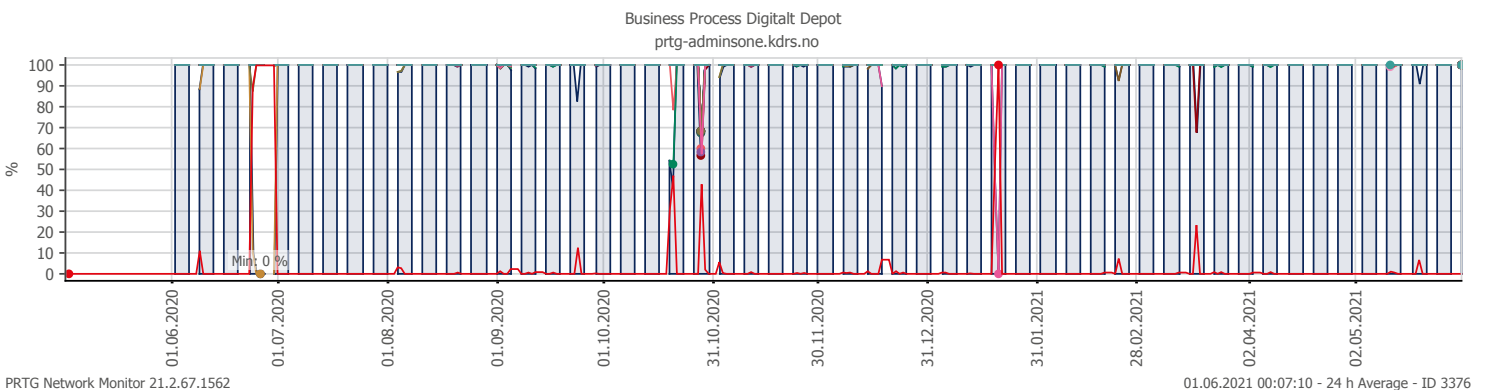

Channel	Average
Global State	99 %
SSL VPN	100 %
EPP IKAR	100 %
Fjerndepot nord	100 %
Fjerndepot sør	100 %
EPP IKAT	100 %
EPP IKAMR	100 %
EPP IKAVA	100 %
Fake DNS	100 %