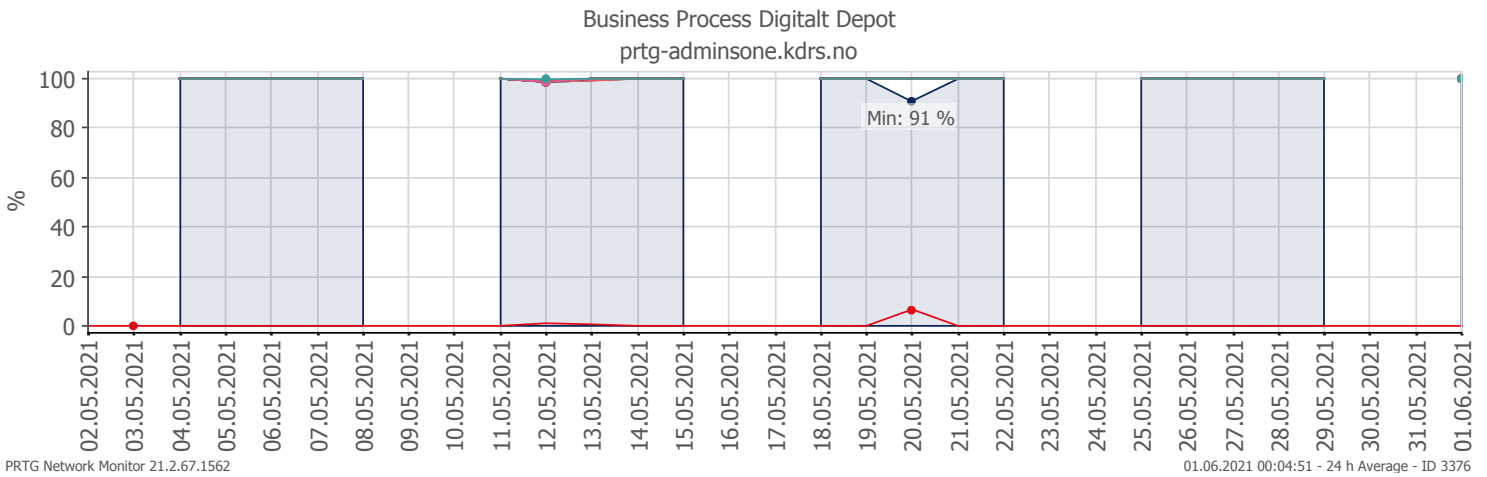

## Oppetid KDRS Digitalt Depot Kontortid: Business Process Digitalt Depot

Report Time Span:	01.05.2021 00:00:00 - 01.06.2021 00:00:00					
Report Hours:	Kontortid					
Sensor Type:	Business Process (60 s Interval)					
Probe, Group, Device:	Local probe > Local probe > prtg-adminsone.kdrs.no					
Uptime Stats:	Up:	99,602 %	[06d 23h 02m 26s]	Down:	0,398 %	[40m 00s]
Request Stats:	Good:	99,464 %	[10025]	Failed:	0,536 %	[54]
Average (Global State):	99 %					