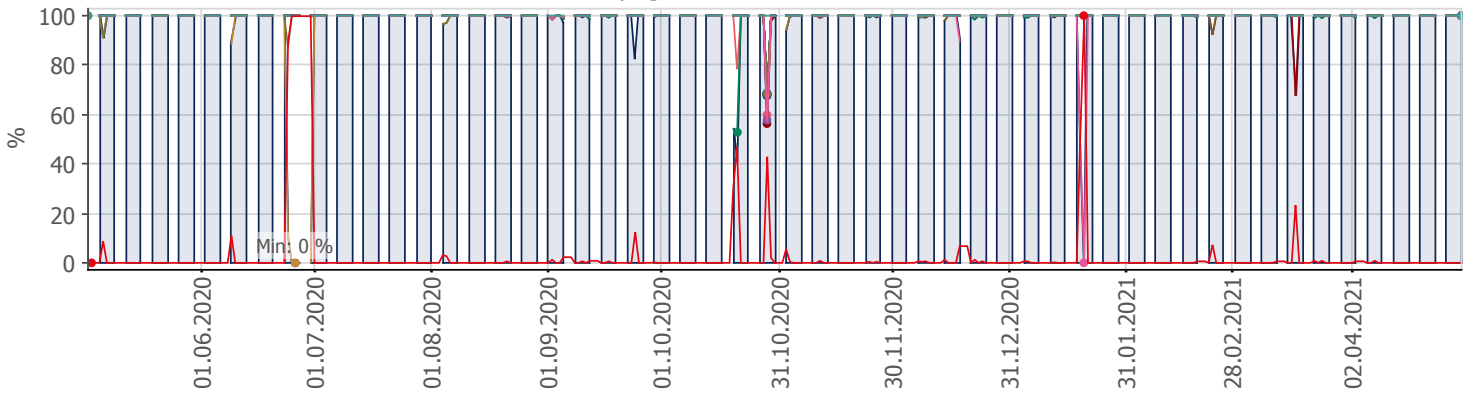

Oppetid KDRS Digitalt Depot Kontortid: Business Process Digitalt Depot

Report Time Span:	01.05.2020 00:00:00 - 01.05.2021 00:00:00					
Report Hours:	Kontortid					
Sensor Type:	Business Process (60 s Interval)					
Probe, Group, Device:	Local probe > Local probe > prtq-adminsone.kdrs.no					
Uptime Stats:	Up:	96,683 %	[84d 00h 42m 36s]	Down:	3,317 %	[02d 21h 11m 36s]
Request Stats:	Good:	96,462 %	[120906]	Failed:	3,538 %	[4434]
Average (Global State):	96 %					

Business Process Digitalt Depot
prtq-adminsone.kdrs.no

PRTG Network Monitor 21.2.67.1562

01.05.2021 05:44:31 - 24 h Average - ID 3376

- Downtime (%)
- Global State
- SSL VPN
- EPP IKAR
- Fjerndepot nord
- Fjerndepot sør
- EPP IKAT
- EPP IKAMR
- EPP IKAVA
- Fake DNS
- EPP IKAK
- EPP IKAF
- EPP IKATO
- EPP ARKNOR
- EPP DRMBY
- EPP AAMA
- EPP FARKSF
- EPP TRDBY
- AD Sikker
- AD Admin