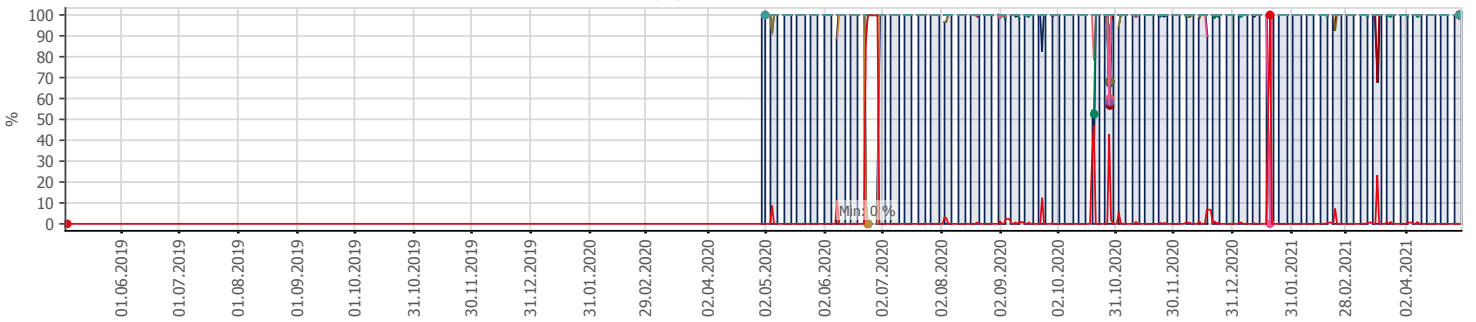

Business Process Digitalt Depot
prtq-adminsone.kdrs.no

PRTG Network Monitor 21.2.67.1562

01.05.2021 05:44:31 - 24 h Average - ID 3376

Channel	Average
Global State	96 %
SSL VPN	100 %
EPP IKAR	99 %
Fjerndepot nord	100 %
Fjerndepot sør	98 %
EPP IKAT	99 %
EPP IKAMR	100 %
EPP IKAVA	100 %
Fake DNS	100 %