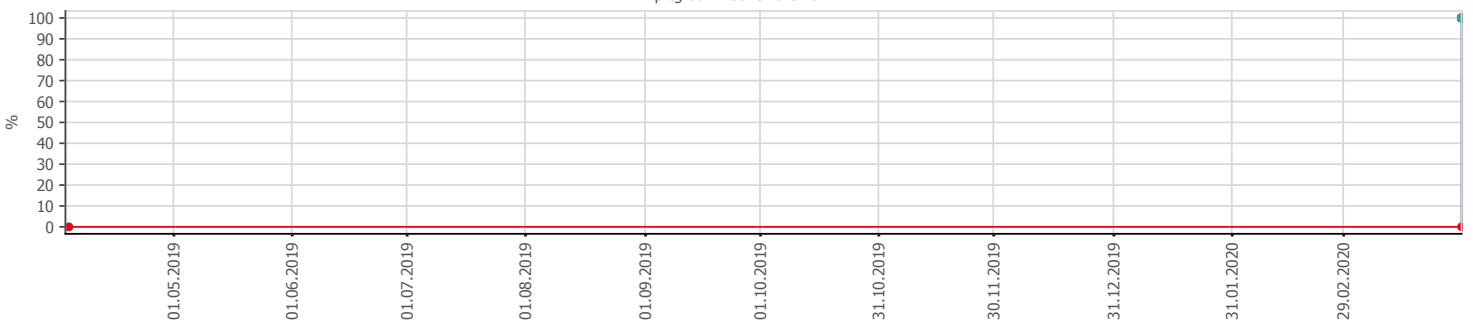

Business Process Digitalt Depot
prtq-adminsone.kdrs.no

Channel	Average
Global State	96 %
SSL VPN	100 %
EPP IKAR	99 %
Fjerndepot nord	100 %
Fjerndepot sør	98 %
EPP IKAT	99 %
EPP IKAMR	100 %
EPP IKAVA	100 %
Fake DNS	100 %