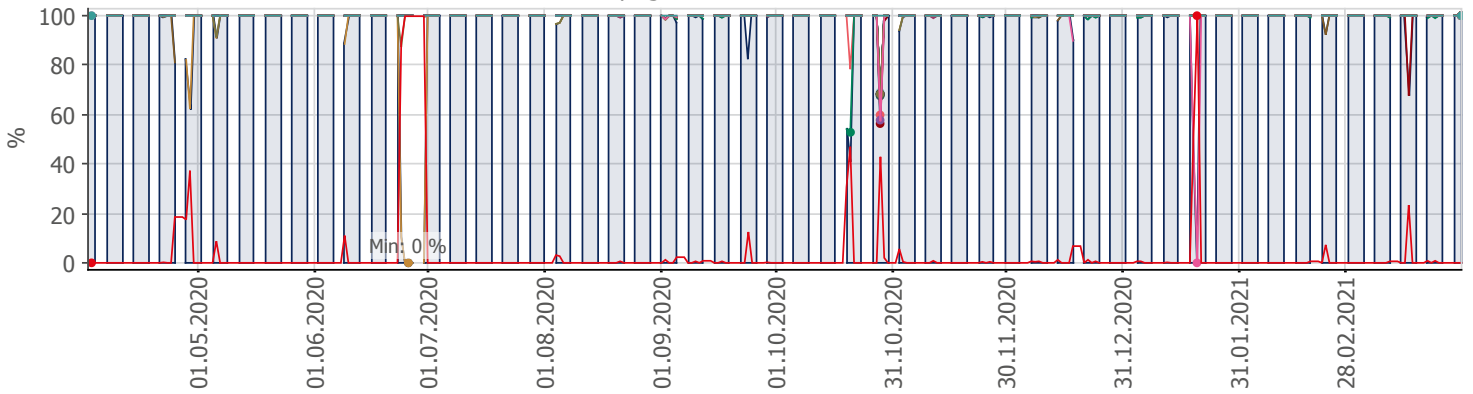

Oppetid KDRS Digitalt Depot Kontortid: Business Process Digitalt Depot

Report Time Span:	01.04.2020 00:00:00 - 01.04.2021 00:00:00					
Report Hours:	Kontortid					
Sensor Type:	Business Process (60 s Interval)					
Probe, Group, Device:	Local probe > Local probe > prtq-adminsone.kdrs.no					
Uptime Stats:	Up:	96,406 %	[83d 18h 53m 16s]	Down:	3,594 %	[03d 02h 58m 34s]
Request Stats:	Good:	96,182 %	[120554]	Failed:	3,818 %	[4786]
Average (Global State):	96 %					

Business Process Digitalt Depot
prtq-adminsone.kdrs.no

- Downtime (%)
- Global State
- SSL VPN
- EPP IKAR
- Fjerndepot nord
- Fjerndepot sør
- EPP IKAT
- EPP IKAMR
- EPP IKAVA
- Fake DNS
- EPP IKAK
- EPP IKAF
- EPP IKATO
- EPP ARKNOR
- EPP DRMBY
- EPP AAMA
- EPP FARKSF
- EPP TRDBY
- AD Sikker
- AD Admin