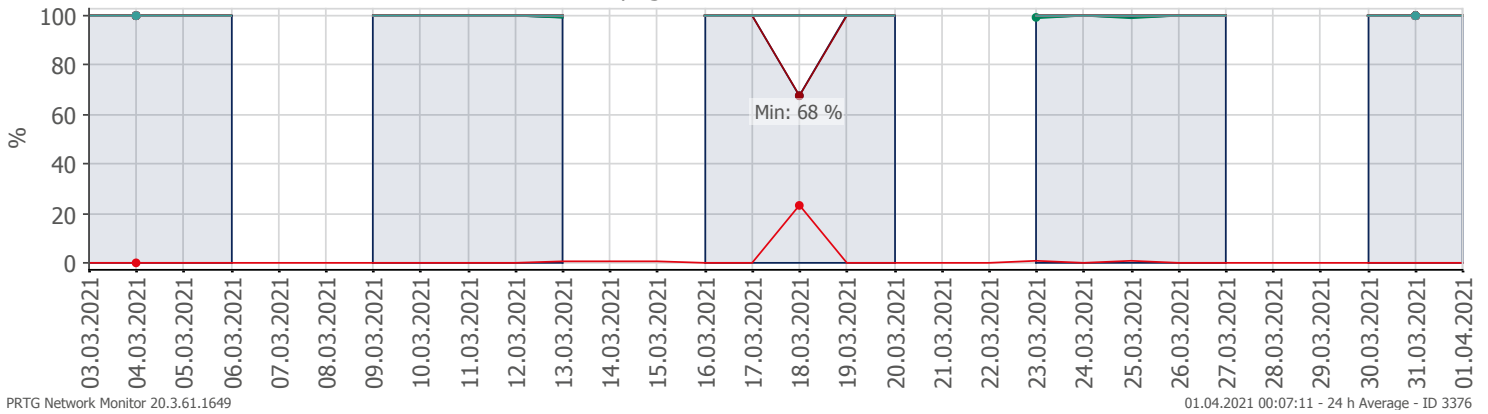

Oppetid KDRS Digitalt Depot Kontortid: Business Process Digitalt Depot

Report Time Span:	01.03.2021 00:00:00 - 01.04.2021 00:00:00			
Report Hours:	Kontortid			
Sensor Type:	Business Process (60 s Interval)			
Probe, Group, Device:	Local probe > Local probe > prtg-adminsone.kdrs.no			
Uptime Stats:	Up:	98,885 % ■ [07d 13h 46m 25s]	Down:	1,115 % ■ [02h 03m 00s]
Request Stats:	Good:	98,452 % ■ [10878]	Failed:	1,548 % ■ [171]
Average (Global State):	98 %			

Business Process Digitalt Depot
prtg-adminsone.kdrs.no

- Downtime (%)
- Global State
- SSL VPN
- EPP IKAR
- Fjerndepot nord
- Fjerndepot sør
- EPP IKAT
- EPP IKAMR
- EPP IKAVA
- Fake DNS
- EPP IKAK
- EPP IKAF
- EPP IKATO
- EPP ARKNOR
- EPP DRMBY
- EPP AAMA
- EPP FARKSF
- EPP TRDBY
- AD Sikker
- AD Admin