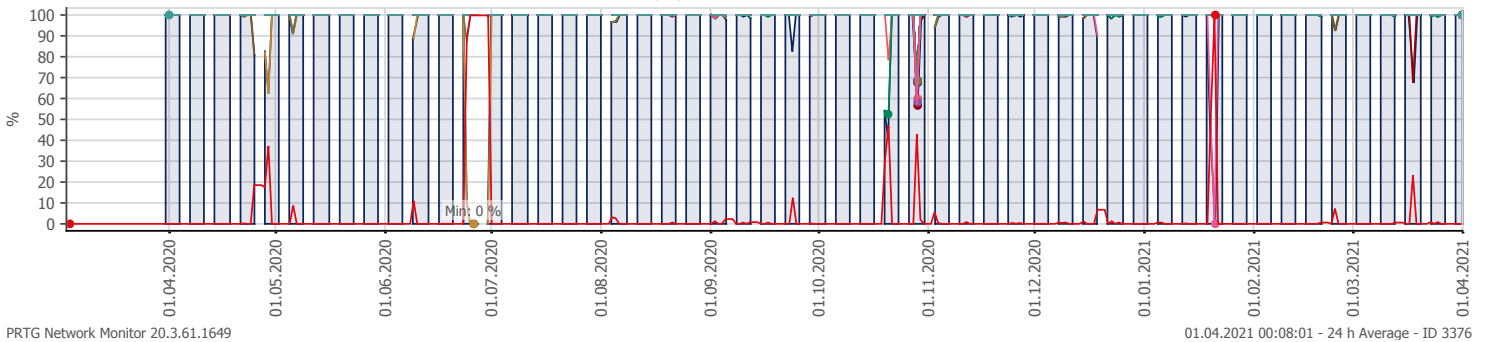

Business Process Digitalt Depot
prtg-adminsone.kdrs.no

Channel	Average
Global State	98 %
SSL VPN	100 %
EPP IKAR	100 %
Fjerndepot nord	100 %
Fjerndepot sør	100 %
EPP IKAT	100 %
EPP IKAMR	100 %
EPP IKAVA	99 %
Fake DNS	100 %