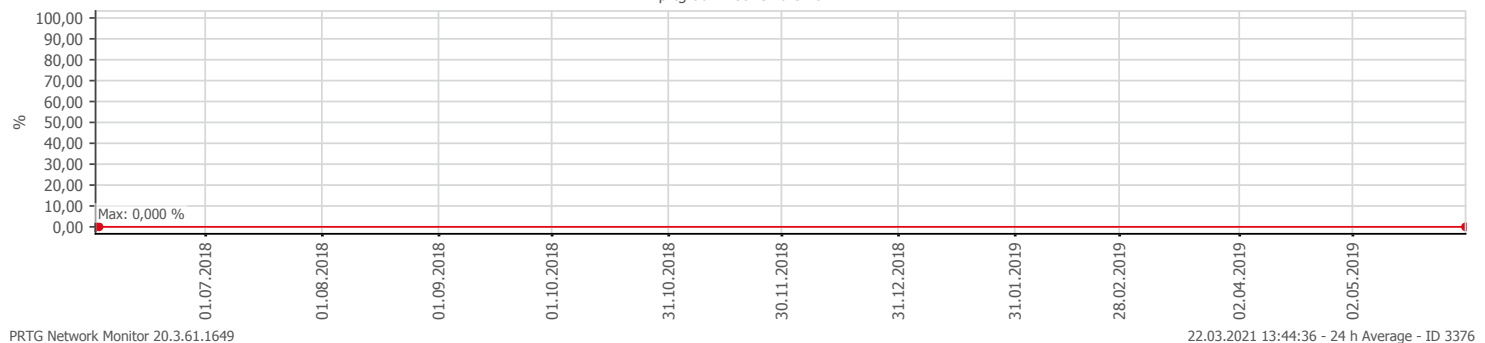

Business Process Digitalt Depot
prtg-adminsone.kdrs.no

PRTG Network Monitor 20.3.61.1649

Channel	Average
Global State	98 %
SSL VPN	100 %
EPP IKAR	100 %
Fjerndepot nord	100 %
Fjerndepot sør	99 %
EPP IKAT	100 %
EPP IKAMR	100 %
EPP IKAVA	100 %
Fake DNS	100 %