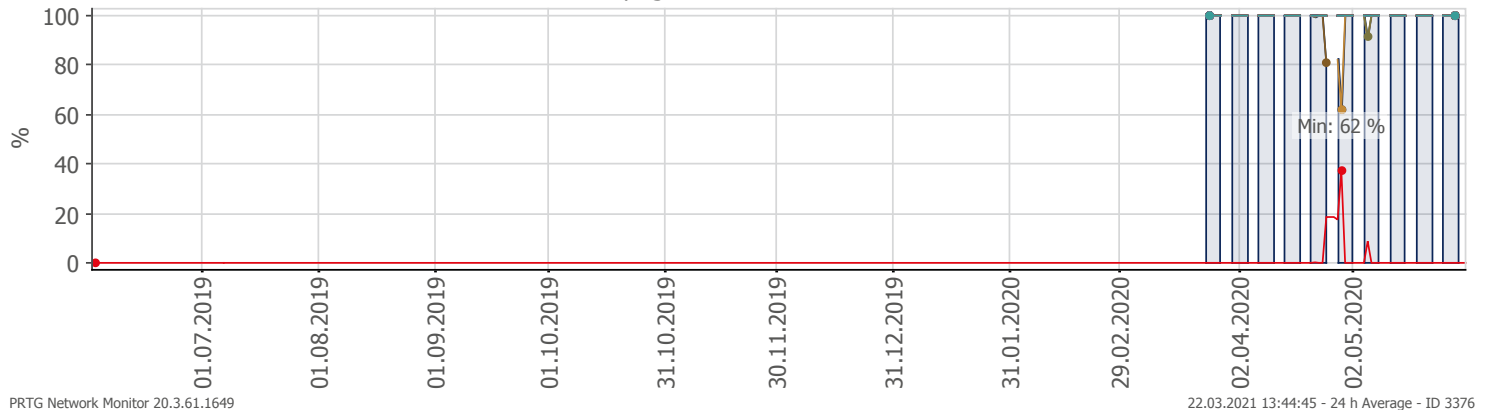

Oppetid KDRS Digitalt Depot Kontortid: Business Process Digitalt Depot

Report Time Span:	01.06.2019 00:00:00 - 01.06.2020 00:00:00			
Report Hours:	Kontortid			
Sensor Type:	Business Process (60 s Interval)			
Probe, Group, Device:	Local probe > Local probe > prtg-adminsone.kdrs.no			
Uptime Stats:	Up:	98,348 % ■ [16d 08h 58m 09s]	Down:	1,652 % ■ [06h 35m 58s]
Request Stats:	Good:	98,313 % ■ [23602]	Failed:	1,687 % ■ [405]
Average (Global State):	98 %			

Business Process Digitalt Depot
prtg-adminsone.kdrs.no

PRTG Network Monitor 20.3.61.1649

- Downtime (%) ■ Global State ■ SSL VPN
- EPP IKAR ■ Fjerndepot nord ■ Fjerndepot sør
- EPP IKAT ■ EPP IKAMR ■ EPP IKAVA
- Fake DNS ■ EPP IKAK ■ EPP IKAF
- EPP IKATO ■ EPP ARKNOR ■ EPP DRMBY
- EPP AAMA ■ EPP FARKSF ■ EPP TRDBY
- AD Sikker ■ AD Admin