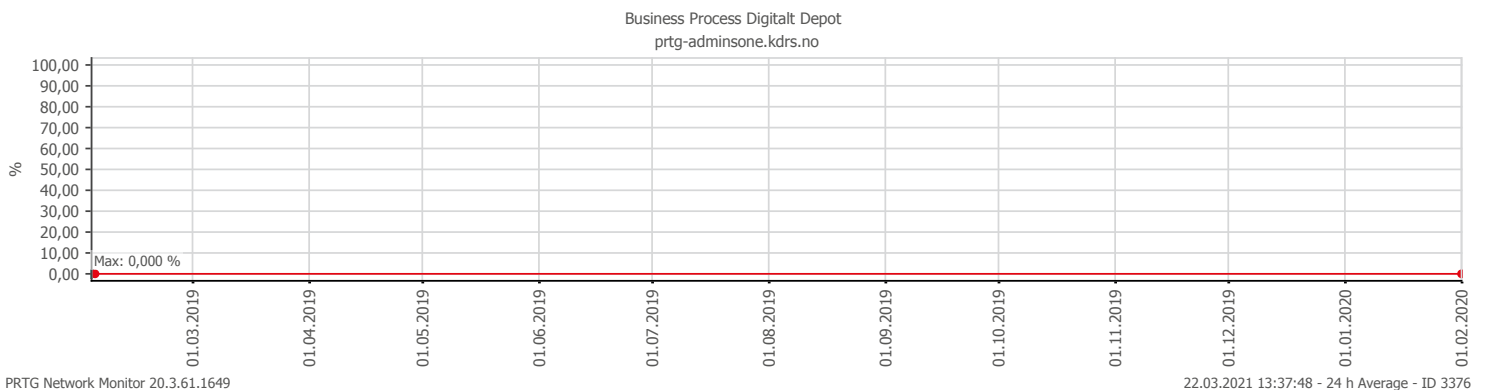

Oppetid KDRS Digitalt Depot Kontortid: Business Process Digitalt Depot

Report Time Span:	01.02.2020 00:00:00 - 01.02.2021 00:00:00					
Report Hours:	Kontortid					
Sensor Type:	Business Process (60 s Interval)					
Probe, Group, Device:	Local probe > Local probe > prt-g-adminsone.kdrs.no					
Uptime Stats:	Up:	95,98 %	[71d 21h 49m 41s]	Down:	4,02 %	[03d 00h 17m 34s]
Request Stats:	Good:	95,767 %	[103476]	Failed:	4,233 %	[4574]
Average (Global State):	96 %					