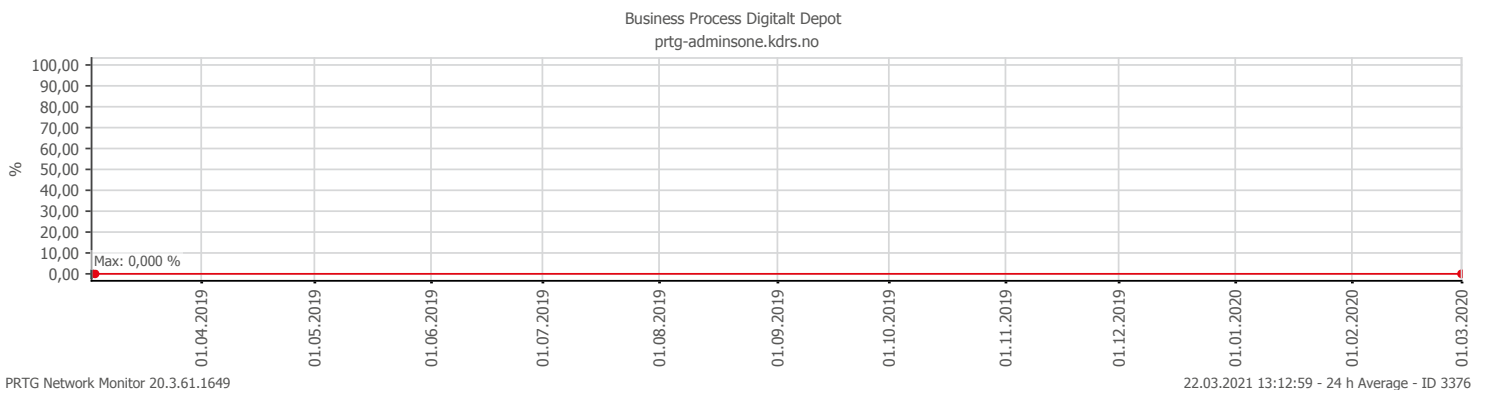

Channel	Average
Global State	96 %
SSL VPN	100 %
EPP IKAR	99 %
Fjerndepot nord	100 %
Fjerndepot sør	97 %
EPP IKAT	99 %
EPP IKAMR	100 %
EPP IKAVA	100 %
Fake DNS	100 %