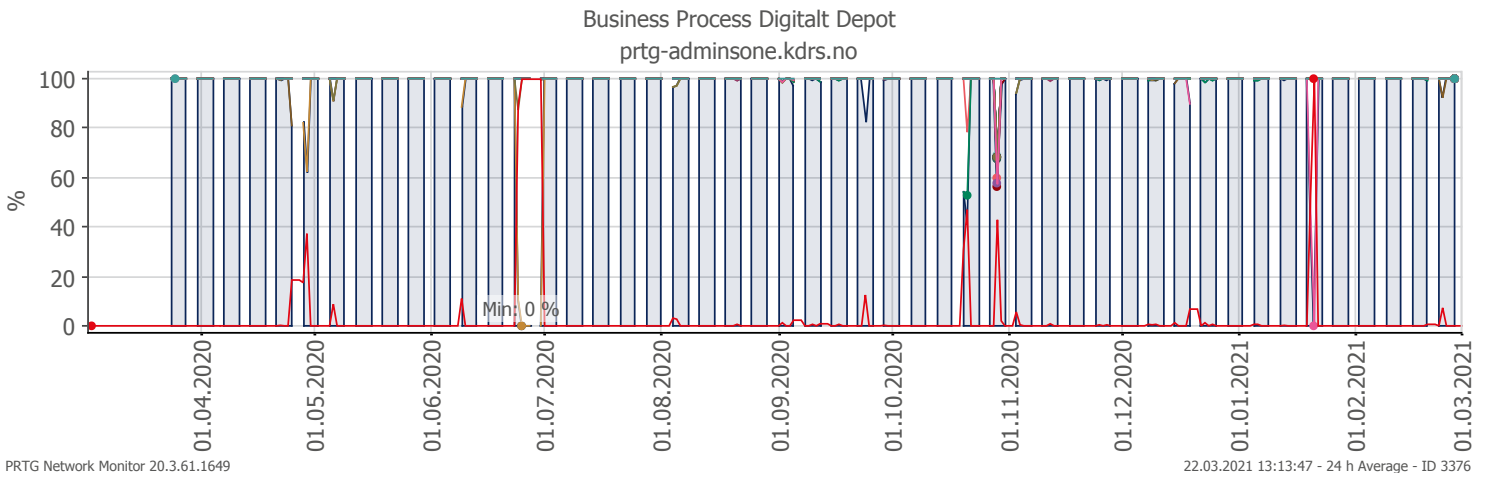

Oppetid KDRS Digitalt Depot Kontortid: Business Process Digitalt Depot

Report Time Span:	01.03.2020 00:00:00 - 01.03.2021 00:00:00					
Report Hours:	Kontortid					
Sensor Type:	Business Process (60 s Interval)					
Probe, Group, Device:	Local probe > Local probe > prtg-adminsone.kdrs.no					
Uptime Stats:	Up:	96,275 %	[78d 13h 02m 14s]	Down:	3,725 %	[03d 00h 55m 34s]
Request Stats:	Good:	96,077 %	[113037]	Failed:	3,923 %	[4615]
Average (Global State):	96 %					