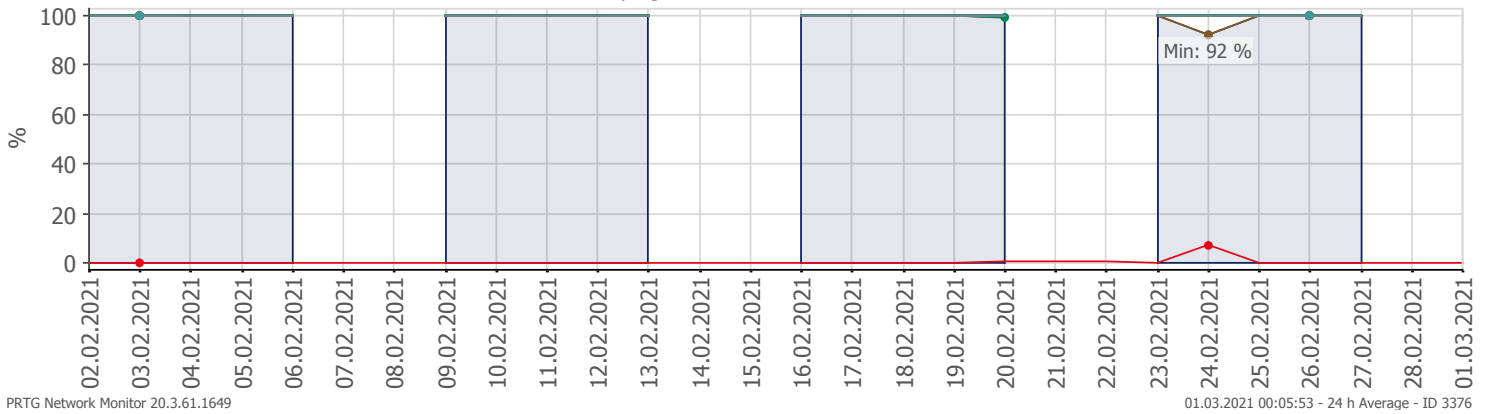

Oppetid KDRS Digitalt Depot Kontortid: Business Process Digitalt Depot

Report Time Span:	01.02.2021 00:00:00 - 01.03.2021 00:00:00					
Report Hours:	Kontortid					
Sensor Type:	Business Process (60 s Interval)					
Probe, Group, Device:	Local probe > Local probe > prt g-adminsone.kdrs.no					
Uptime Stats:	Up:	99,604 %	[06d 15h 12m 33s]	Down:	0,396 %	[38m 00s]
Request Stats:	Good:	99,573 %	[9561]	Failed:	0,427 %	[41]
Average (Global State):	100 %					

Business Process Digitalt Depot
prt g-adminsone.kdrs.no

- Downtime
- EPP IKAR
- EPP IKAT
- Fake DNS
- EPP IKATO
- EPP AAMA
- AD Sikker
- Global State
- Fjerndepot nord
- EPP IKAMR
- EPP IKAK
- EPP ARKNOR
- EPP FARKSF
- AD Admin
- SSL VPN
- Fjerndepot sør
- EPP IKAVA
- EPP IKAF
- EPP DRMBY
- EPP TRDBY