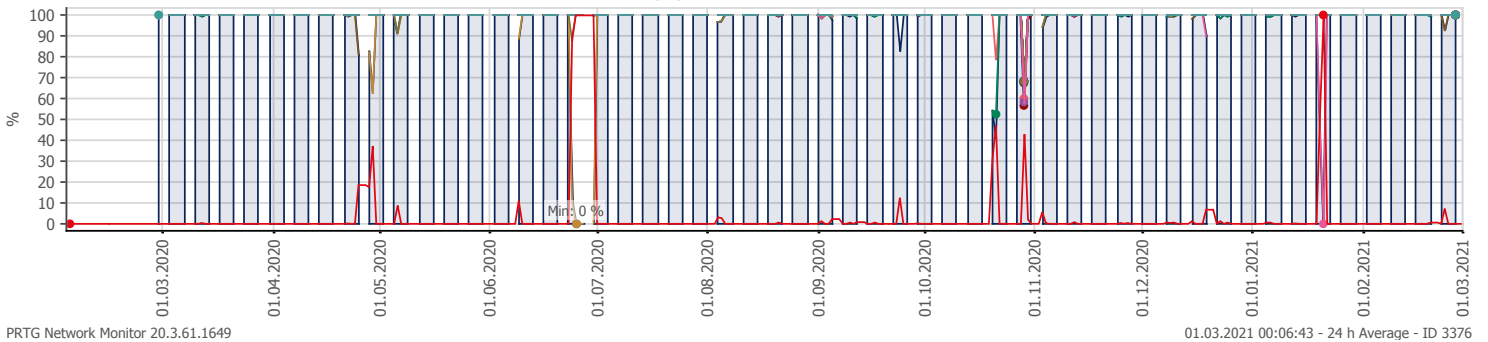

Business Process Digitalt Depot
prt g-adminsone.kdrs.no

Channel	Average
Global State	100 %
SSL VPN	100 %
EPP IKAR	100 %
Fjerndepot nord	100 %
Fjerndepot sør	100 %
EPP IKAT	100 %
EPP IKAMR	100 %
EPP IKAVA	100 %
Fake DNS	100 %