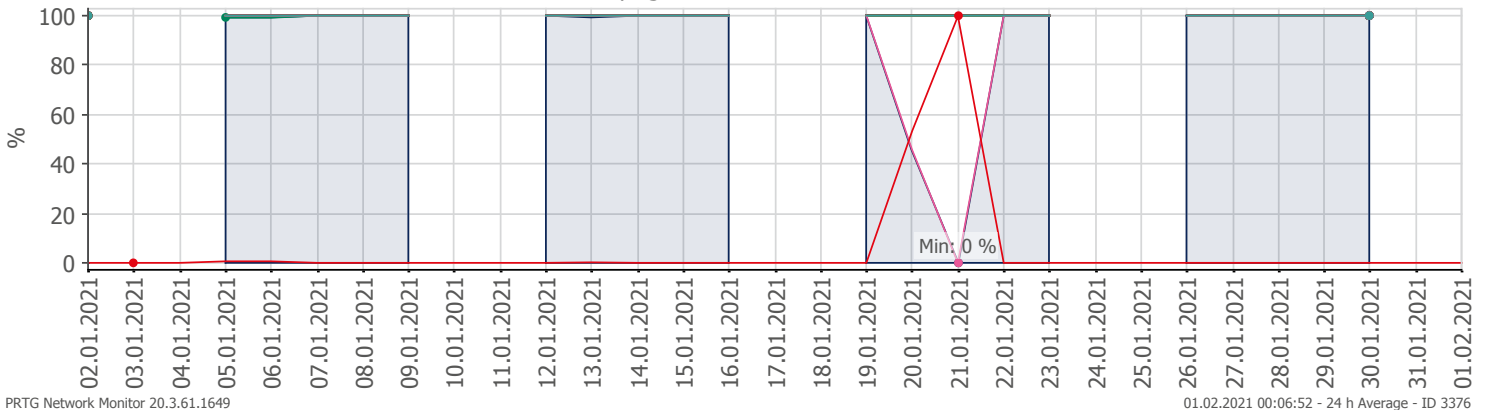

Oppetid KDRS Digitalt Depot Kontortid: Business Process Digitalt Depot

Report Time Span:	01.01.2021 00:00:00 - 01.02.2021 00:00:00					
Report Hours:	Kontortid					
Sensor Type:	Business Process (60 s Interval)					
Probe, Group, Device:	Local probe > Local probe > prt-g-adminsone.kdrs.no					
Uptime Stats:	Up:	93 %	[06d 11h 24m 36s]	Down:	7 %	[12h 22m 02s]
Request Stats:	Good:	93 %	[9333]	Failed:	7 %	[753]
Average (Global State):	93 %					

Business Process Digitalt Depot
prt-g-adminsone.kdrs.no

PRTG Network Monitor 20.3.61.1649

01.02.2021 00:06:52 - 24 h Average - ID 3376

- Downtime
- EPP IKAR
- EPP IKAT
- Fake DNS
- EPP IKATO
- EPP AAMA
- AD Sikker
- Global State
- Fjerndepot nord
- EPP IKAMR
- EPP IKAK
- EPP ARKNOR
- EPP FARKSF
- AD Admin
- SSL VPN
- Fjerndepot sør
- EPP IKAVA
- EPP IKAF
- EPP DRMBY
- EPP TRDBY