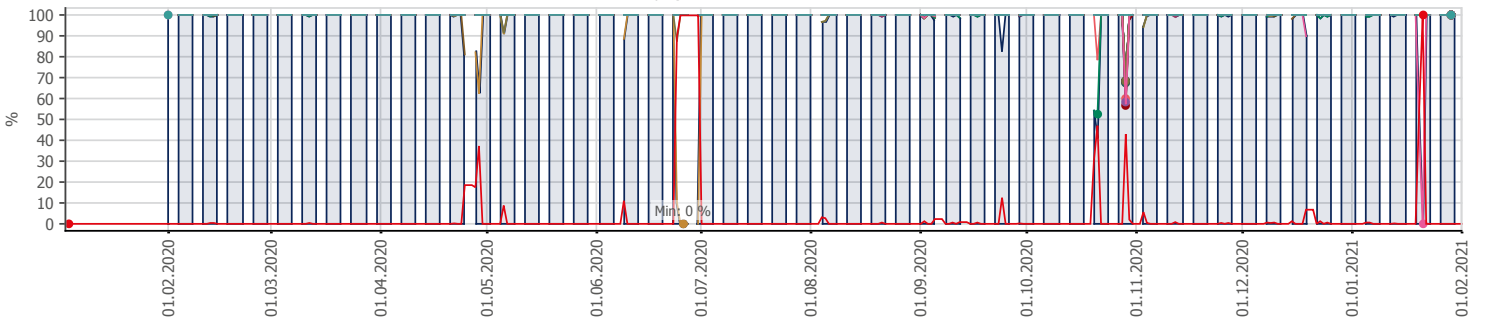

Business Process Digitalt Depot
prt-g-adminsone.kdrs.no

PRTG Network Monitor 20.3.61.1649

01.02.2021 00:07:41 - 24 h Average - ID 3376

Channel	Average
Global State	93 %
SSL VPN	100 %
EPP IKAR	93 %
Fjerndepot nord	100 %
Fjerndepot sør	100 %
EPP IKAT	100 %
EPP IKAMR	100 %
EPP IKAVA	100 %
Fake DNS	100 %