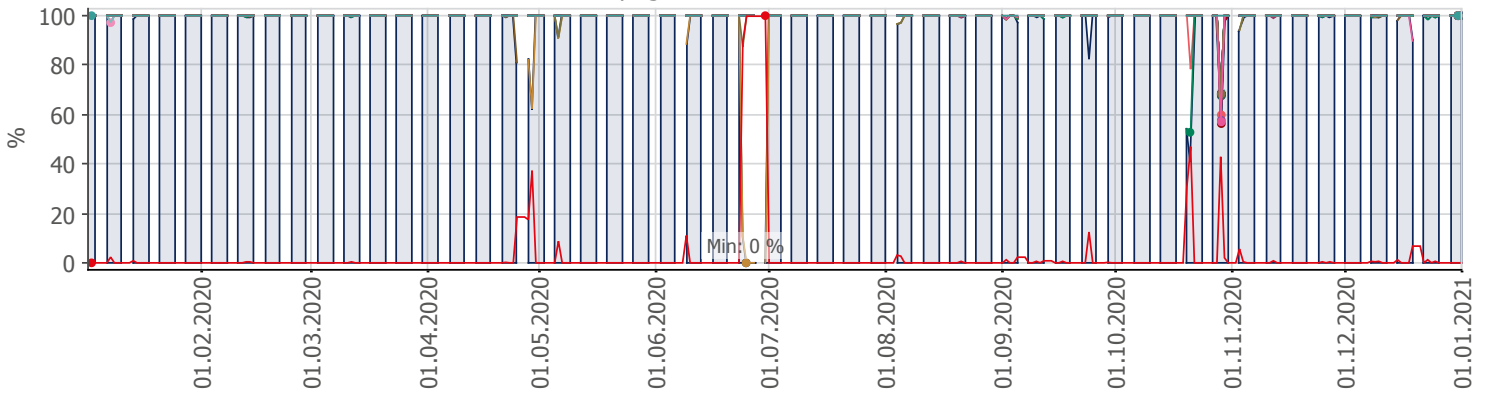

Oppetid KDRS Digitalt Depot Kontortid: Business Process Digitalt Depot

Report Time Span:	01.01.2020 00:00:00 - 01.01.2021 00:00:00					
Report Hours:	Kontortid					
Sensor Type:	Business Process (60 s Interval)					
Probe, Group, Device:	Local probe > Local probe > prtq-adminsone.kdrs.no					
Uptime Stats:	Up:	97,121 %	[84d 17h 40m 40s]	Down:	2,879 %	[02d 12h 16m 39s]
Request Stats:	Good:	96,941 %	[121961]	Failed:	3,059 %	[3849]
Average (Global State):	97 %					

Business Process Digitalt Depot
prtq-adminsone.kdrs.no

- Downtime (%)
- Global State
- SSL VPN
- EPP IKAR
- Fjerndepot nord
- Fjerndepot sør
- EPP IKAT
- EPP IKAMR
- EPP IKAVA
- Fake DNS
- EPP IKAK
- EPP IKAF
- EPP IKATO
- EPP ARKNOR
- EPP DRMBY
- EPP AAMA
- EPP FARKSF
- EPP TRDBY
- AD Sikker
- AD Admin