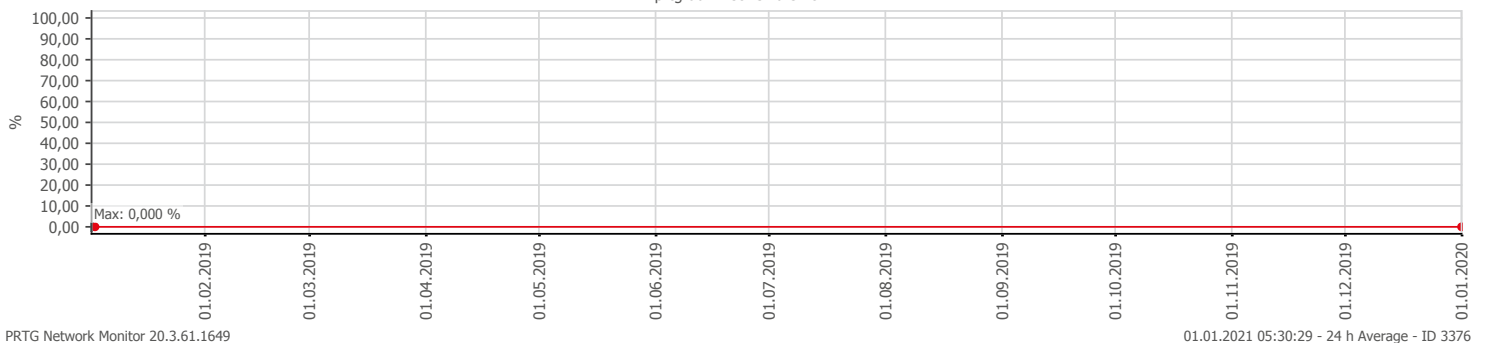

Business Process Digitalt Depot
prtq-adminsone.kdrs.no

Channel	Average
Global State	97 %
SSL VPN	100 %
EPP IKAR	100 %
Fjerndepot nord	100 %
Fjerndepot sør	98 %
EPP IKAT	99 %
EPP IKAMR	100 %
EPP IKAVA	100 %
Fake DNS	100 %