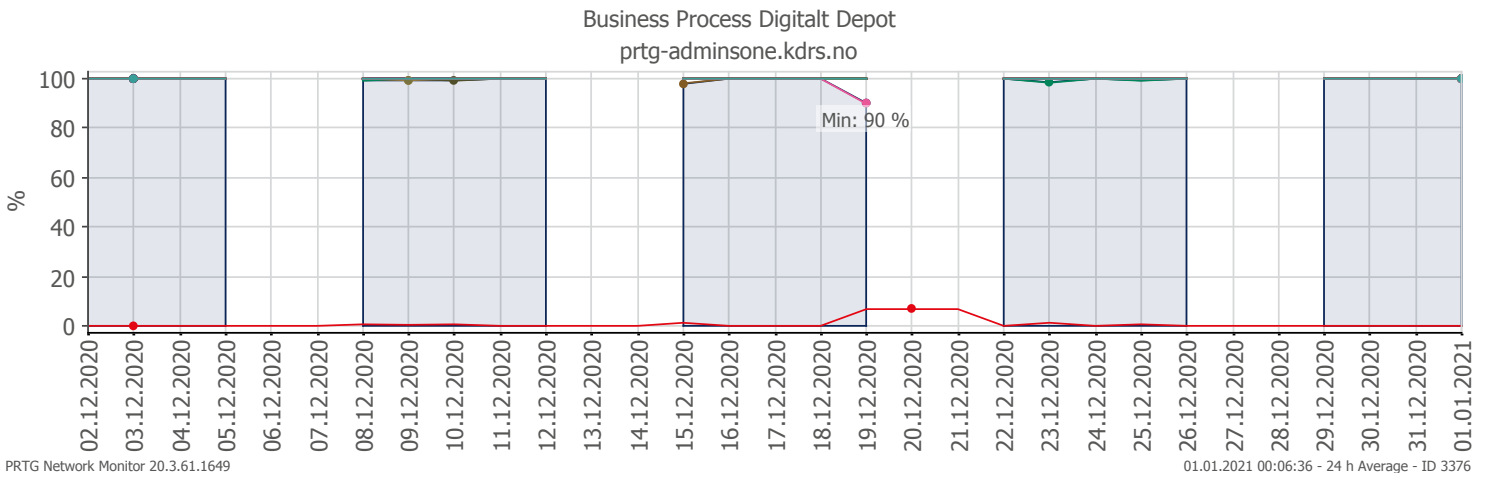

Oppetid KDRS Digitalt Depot Kontortid: Business Process Digitalt Depot

Report Time Span:	01.12.2020 00:00:00 - 01.01.2021 00:00:00			
Report Hours:	Kontortid			
Sensor Type:	Business Process (60 s Interval)			
Probe, Group, Device:	Local probe > Local probe > prtg-adminsone.kdrs.no			
Uptime Stats:	Up:	99,497 % [07d 14h 53m 14s]	Down:	0,503 % [55m 31s]
Request Stats:	Good:	99,258 % [10965]	Failed:	0,742 % [82]
Average (Global State):	99 %			