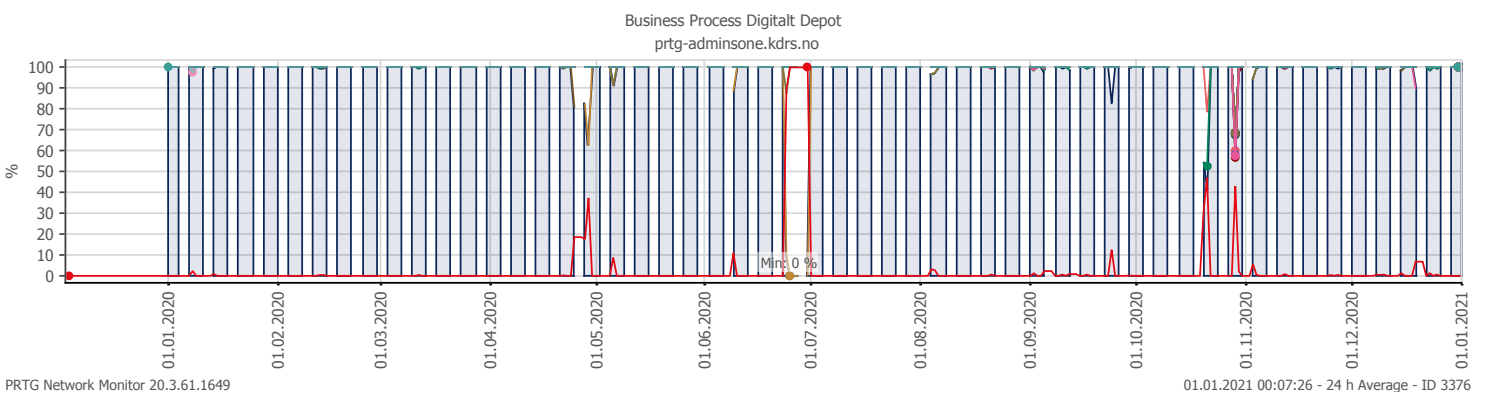

Oppetid KDRS Digitalt Depot Kontortid: Business Process Digitalt Depot

Report Time Span:	01.12.2020 00:00:00 - 01.01.2021 00:00:00			
Report Hours:	Kontortid			
Sensor Type:	Business Process (60 s Interval)			
Probe, Group, Device:	Local probe > Local probe > prtg-adminsone.kdrs.no			
Uptime Stats:	Up:	99,497 % [07d 14h 53m 14s]	Down:	0,503 % [55m 31s]
Request Stats:	Good:	99,258 % [10965]	Failed:	0,742 % [82]
Average (Global State):	99 %			

- Downtime (%)
- Global State
- SSL VPN
- EPP IKAR
- Fjerndepot nord
- Fjerndepot sør
- EPP IKAT
- EPP IKAMR
- EPP IKAVA
- Fake DNS
- EPP IKAK
- EPP IKAF
- EPP IKATO
- EPP ARKNOR
- EPP DRMBY
- EPP AAMA
- EPP FARKSF
- EPP TRDBY
- AD Sikker
- AD Admin