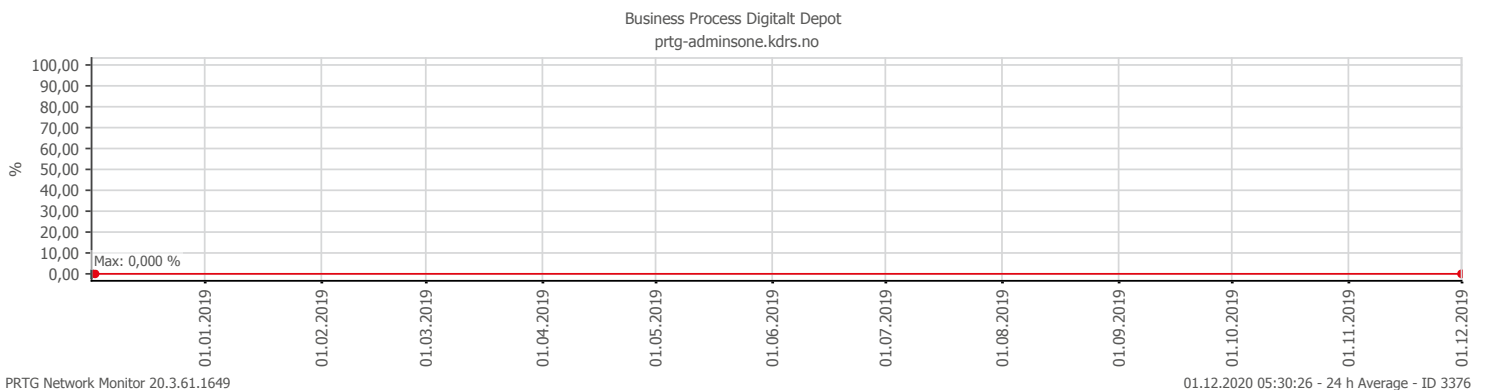

Oppetid KDRS Digitalt Depot Kontortid: Business Process Digitalt Depot

Report Time Span:	01.12.2019 00:00:00 - 01.12.2020 00:00:00					
Report Hours:	Kontortid					
Sensor Type:	Business Process (60 s Interval)					
Probe, Group, Device:	Local probe > Local probe > prtq-adminsone.kdrs.no					
Uptime Stats:	Up:	97,155 %	[84d 10h 39m 38s]	Down:	2,845 %	[02d 11h 21m 08s]
Request Stats:	Good:	96,994 %	[121557]	Failed:	3,006 %	[3767]
Average (Global State):	97 %					