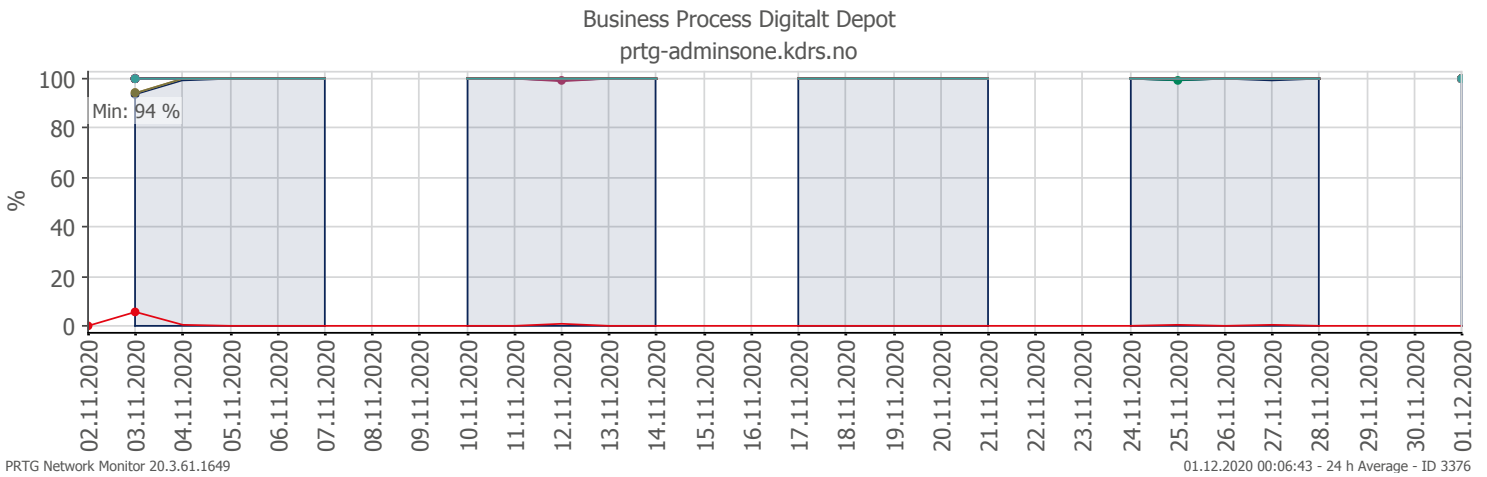

## Oppetid KDRS Digitalt Depot Kontortid: Business Process Digitalt Depot

Report Time Span:	01.11.2020 00:00:00 - 01.12.2020 00:00:00			
Report Hours:	Kontortid			
Sensor Type:	Business Process (60 s Interval)			
Probe, Group, Device:	Local probe > Local probe > prtg-adminsone.kdrs.no			
Uptime Stats:	Up:	99,632 % [06d 23h 10m 14s]	Down:	0,368 % [37m 00s]
Request Stats:	Good:	99,573 % [10039]	Failed:	0,427 % [43]
Average (Global State):	100 %			