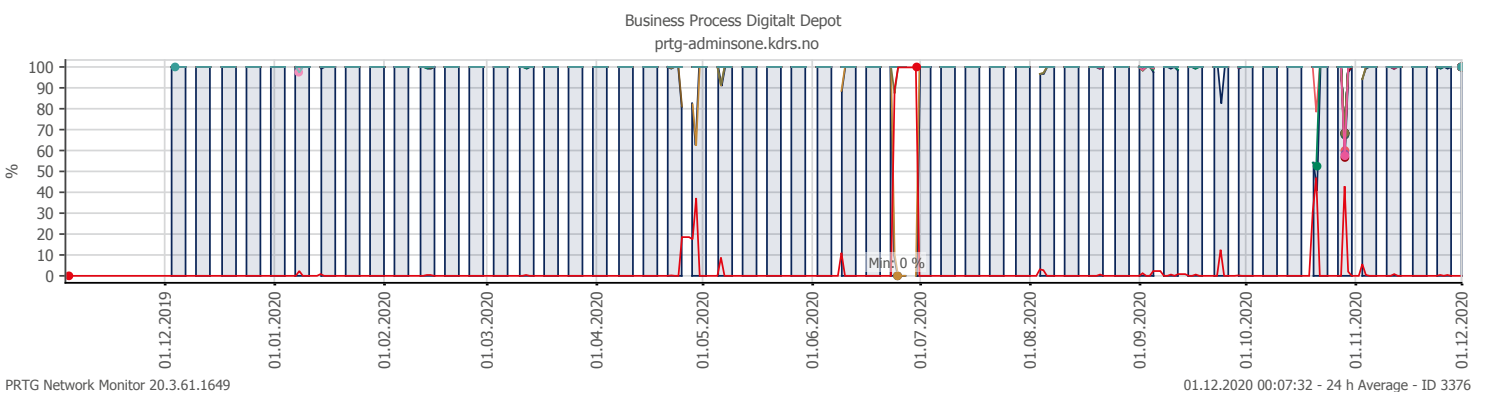

## Oppetid KDRS Digitalt Depot Kontortid: Business Process Digitalt Depot

Report Time Span:	01.11.2020 00:00:00 - 01.12.2020 00:00:00			
Report Hours:	Kontortid			
Sensor Type:	Business Process (60 s Interval)			
Probe, Group, Device:	Local probe > Local probe > prtg-adminsone.kdrs.no			
Uptime Stats:	Up:	99,632 % [06d 23h 10m 14s]	Down:	0,368 % [37m 00s]
Request Stats:	Good:	99,573 % [10039]	Failed:	0,427 % [43]
Average (Global State):	100 %			

- Downtime (%)
- Global State
- SSL VPN
- EPP IKAR
- Fjerndepot nord
- Fjerndepot sør
- EPP IKAT
- EPP IKAMR
- EPP IKAVA
- Fake DNS
- EPP IKAK
- EPP IKAF
- EPP IKATO
- EPP ARKNOR
- EPP DRMBY
- EPP AAMA
- EPP FARKSF
- EPP TRDBY
- AD Sikker
- AD Admin