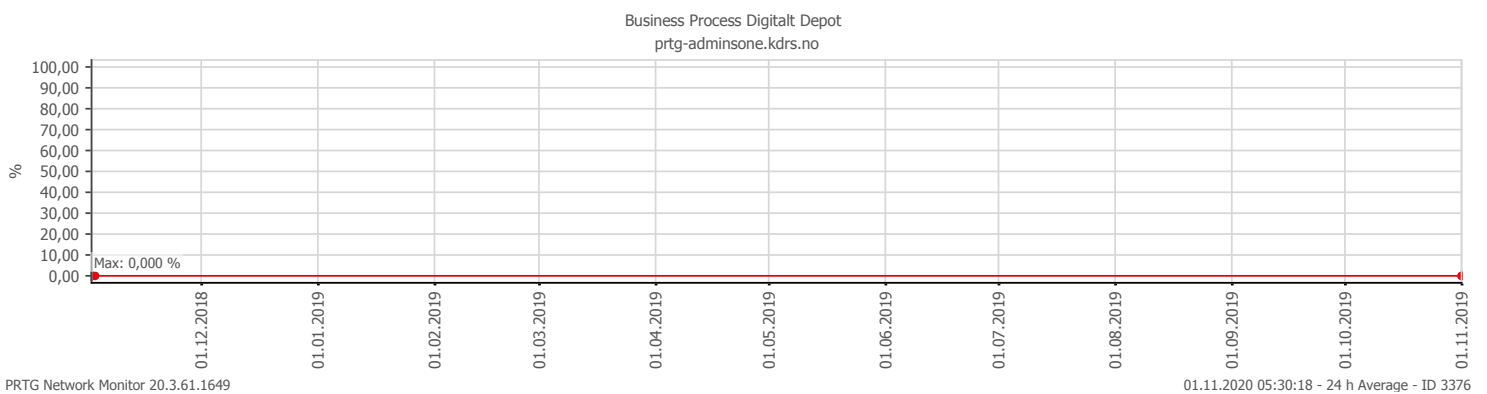

Oppetid KDRS Digitalt Depot Kontortid: Business Process Digitalt Depot

Report Time Span:	01.11.2019 00:00:00 - 01.11.2020 00:00:00					
Report Hours:	Kontortid					
Sensor Type:	Business Process (60 s Interval)					
Probe, Group, Device:	Local probe > Local probe > prtg-adminsone.kdrs.no					
Uptime Stats:	Up:	97,182 %	[84d 11h 04m 12s]	Down:	2,818 %	[02d 10h 46m 08s]
Request Stats:	Good:	97,026 %	[121585]	Failed:	2,974 %	[3727]
Average (Global State):	97 %					