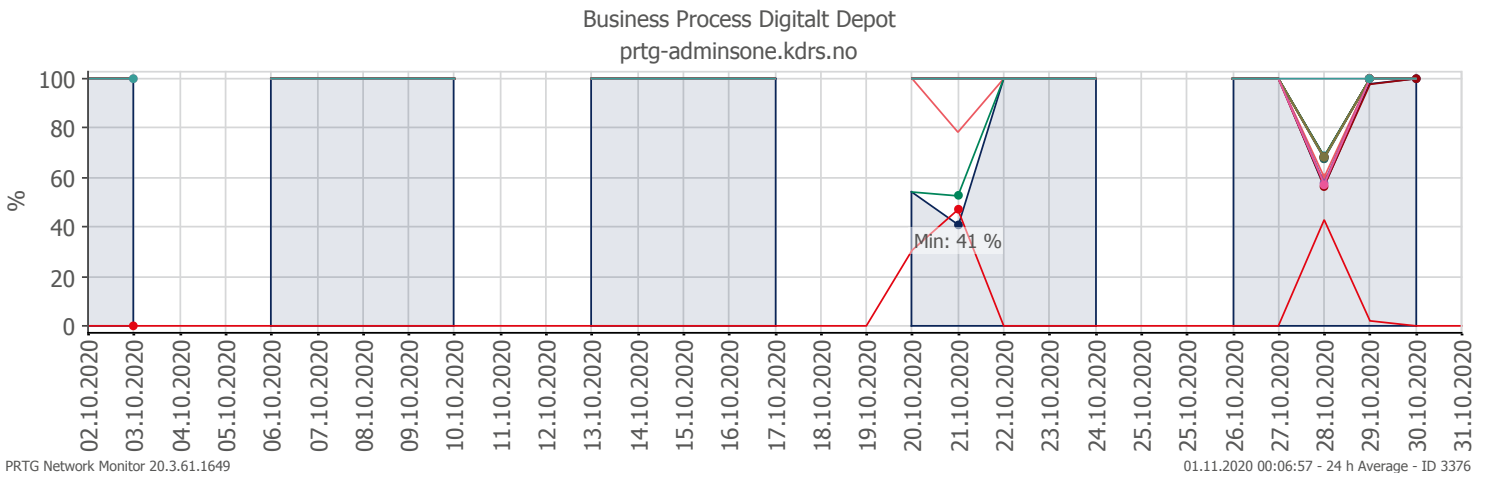

Oppetid KDRS Digitalt Depot Kontortid: Business Process Digitalt Depot

Report Time Span:	01.10.2020 00:00:00 - 01.11.2020 00:00:00			
Report Hours:	Kontortid			
Sensor Type:	Business Process (60 s Interval)			
Probe, Group, Device:	Local probe > Local probe > prtg-adminsone.kdrs.no			
Uptime Stats:	Up:	94 % ■ [06d 22h 03m 16s]	Down:	6 % ■ [09h 48m 56s]
Request Stats:	Good:	93 % ■ [9845]	Failed:	7 % ■ [728]
Average (Global State):	93 %			