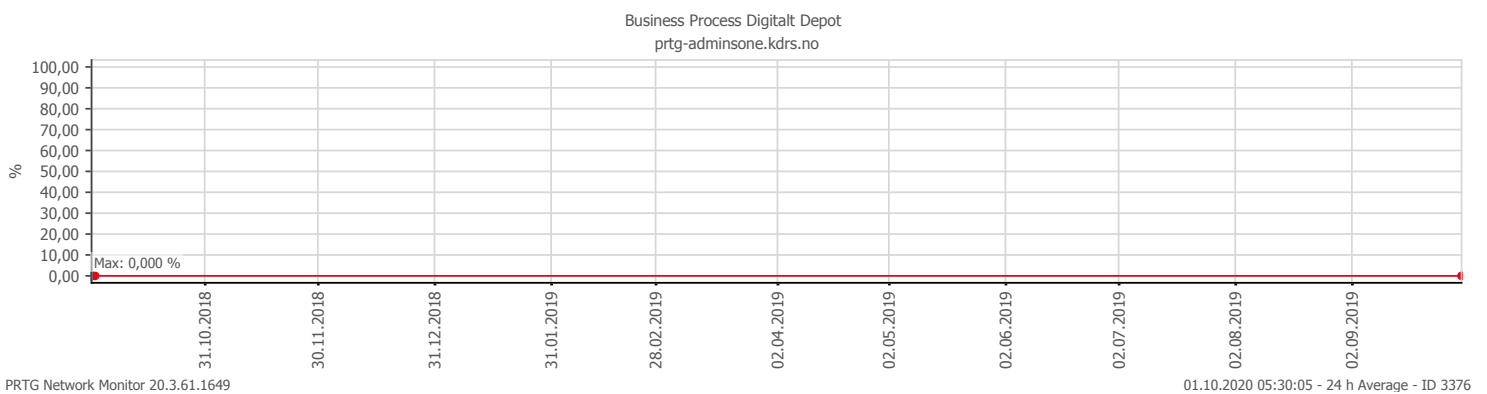

Channel	Average
Global State	98 %
SSL VPN	100 %
EPP IKAR	100 %
Fjerndepot nord	100 %
Fjerndepot sør	98 %
EPP IKAT	100 %
EPP IKAMR	100 %
EPP IKAVA	100 %
Fake DNS	100 %