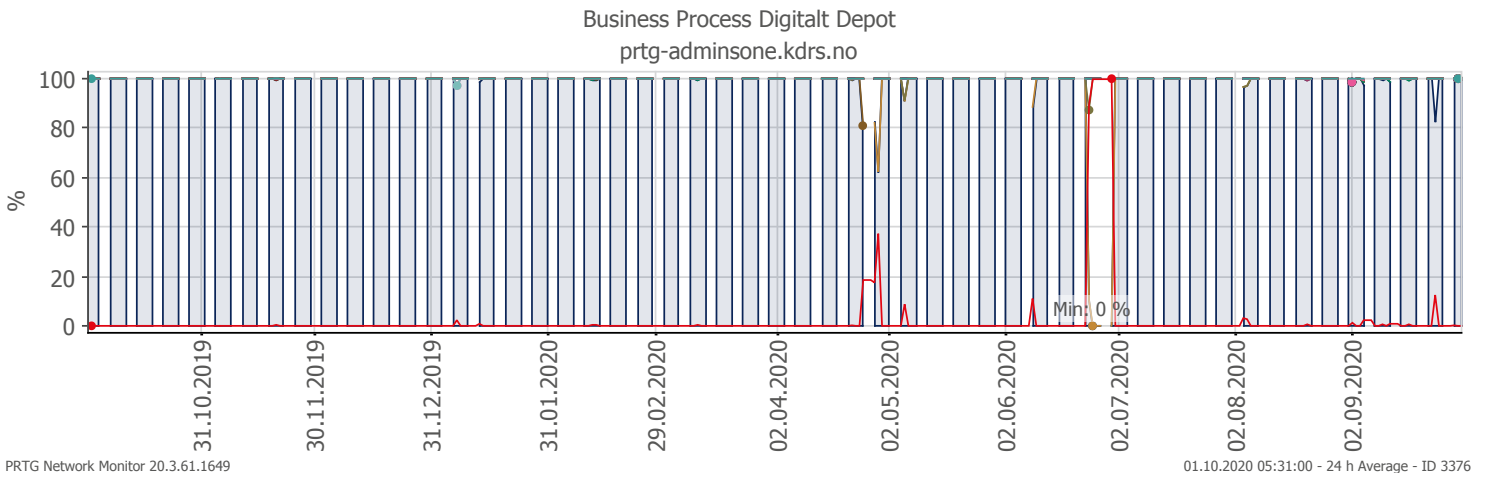

## Oppetid KDRS Digitalt Depot Kontortid: Business Process Digitalt Depot

Report Time Span:	01.10.2019 00:00:00 - 01.10.2020 00:00:00					
Report Hours:	Kontortid					
Sensor Type:	Business Process (60 s Interval)					
Probe, Group, Device:	Local probe > Local probe > prtq-adminsone.kdrs.no					
Uptime Stats:	Up:	97,662 %	[85d 04h 50m 31s]	Down:	2,338 %	[02d 00h 57m 12s]
Request Stats:	Good:	97,616 %	[122781]	Failed:	2,384 %	[2999]
Average (Global State):	98 %					