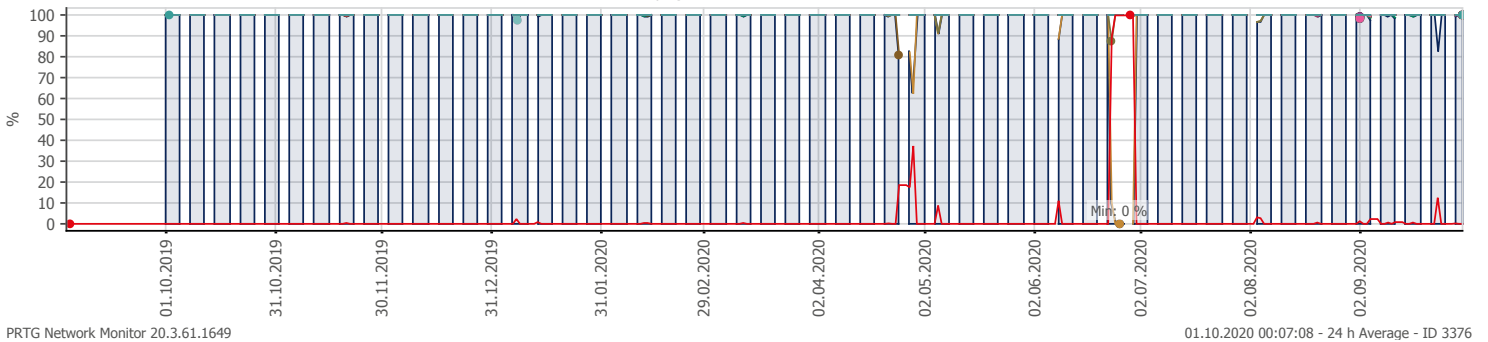

Business Process Digitalt Depot
prtg-adminsone.kdrs.no

PRTG Network Monitor 20.3.61.1649

Channel	Average
Global State	99 %
SSL VPN	100 %
EPP IKAR	100 %
Fjerndepot nord	100 %
Fjerndepot sør	100 %
EPP IKAT	100 %
EPP IKAMR	100 %
EPP IKAVA	100 %
Fake DNS	100 %