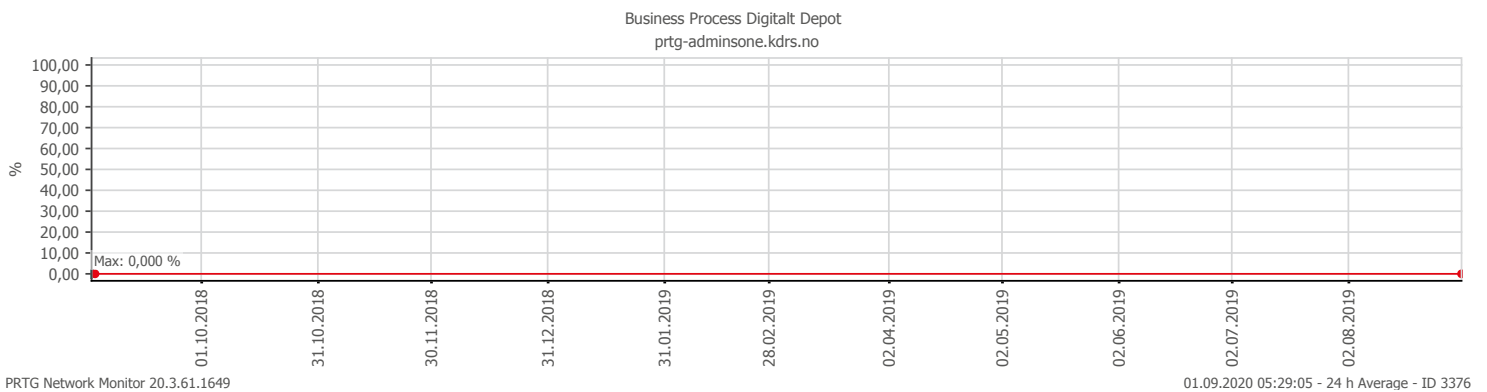

Oppetid KDRS Digitalt Depot Kontortid: Business Process Digitalt Depot

Report Time Span:	01.09.2019 00:00:00 - 01.09.2020 00:00:00					
Report Hours:	Kontortid					
Sensor Type:	Business Process (60 s Interval)					
Probe, Group, Device:	Local probe > Local probe > prt-g-adminsone.kdrs.no					
Uptime Stats:	Up:	97,723 %	[84d 21h 53m 10s]	Down:	2,277 %	[01d 23h 29m 12s]
Request Stats:	Good:	97,703 %	[122394]	Failed:	2,297 %	[2877]
Average (Global State):	98 %					