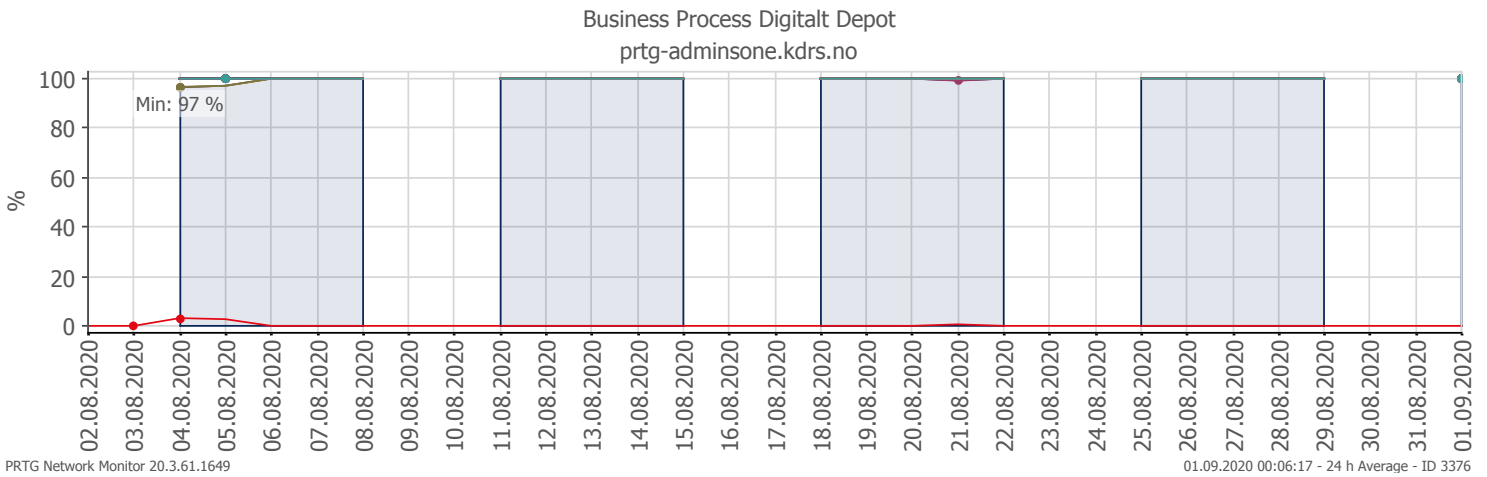

Oppetid KDRS Digitalt Depot Kontortid: Business Process Digitalt Depot

Report Time Span:	01.08.2020 00:00:00 - 01.09.2020 00:00:00					
Report Hours:	Kontortid					
Sensor Type:	Business Process (60 s Interval)					
Probe, Group, Device:	Local probe > Local probe > prtg-adminsone.kdrs.no					
Uptime Stats:	Up:	99,692 %	[06d 23h 18m 58s]	Down:	0,308 %	[31m 00s]
Request Stats:	Good:	99,653 %	[10047]	Failed:	0,347 %	[35]
Average (Global State):	100 %					