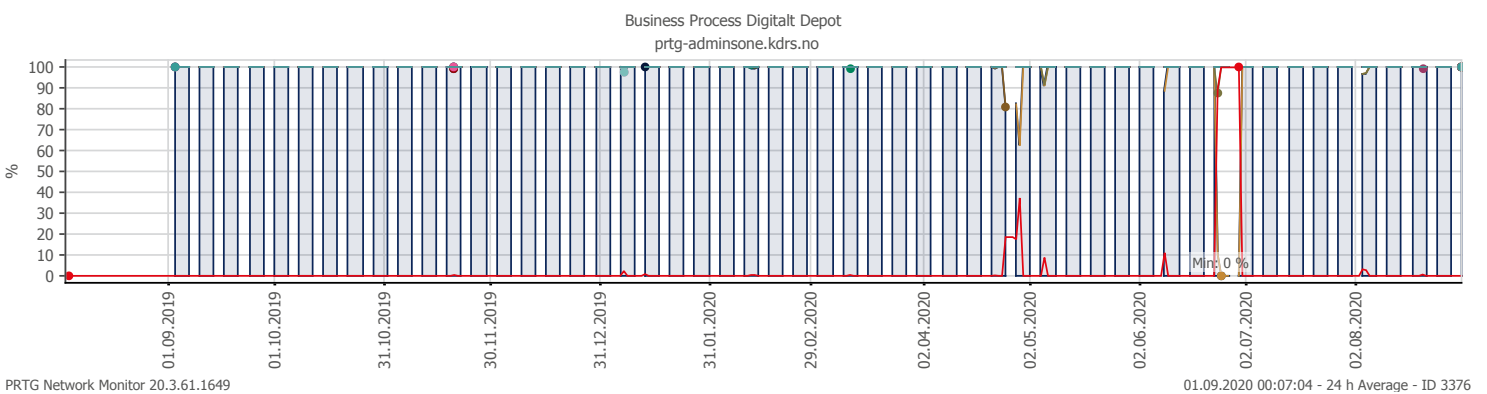

Channel	Average
Global State	100 %
SSL VPN	100 %
EPP IKAR	100 %
Fjerndepot nord	100 %
Fjerndepot sør	100 %
EPP IKAT	100 %
EPP IKAMR	100 %
EPP IKAVA	100 %
Fake DNS	100 %