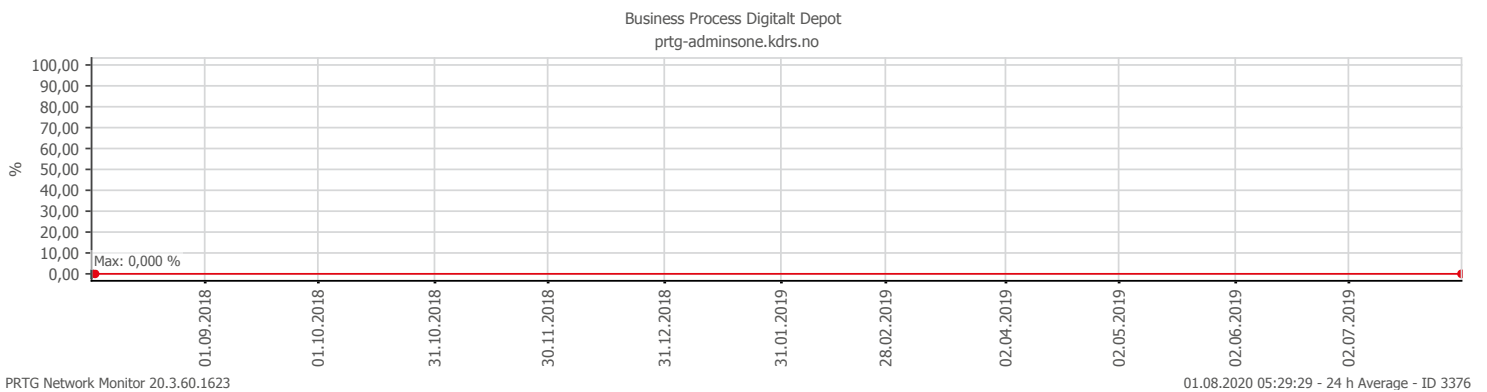

## Oppetid KDRS Digitalt Depot Kontortid: Business Process Digitalt Depot

Report Time Span:	01.08.2019 00:00:00 - 01.08.2020 00:00:00					
Report Hours:	Kontortid					
Sensor Type:	Business Process (60 s Interval)					
Probe, Group, Device:	Local probe > Local probe > prtg-adminsone.kdrs.no					
Uptime Stats:	Up:	97,714 %	[85d 05h 27m 28s]	Down:	2,286 %	[01d 23h 51m 12s]
Request Stats:	Good:	97,693 %	[122850]	Failed:	2,307 %	[2901]
Average (Global State):	98 %					