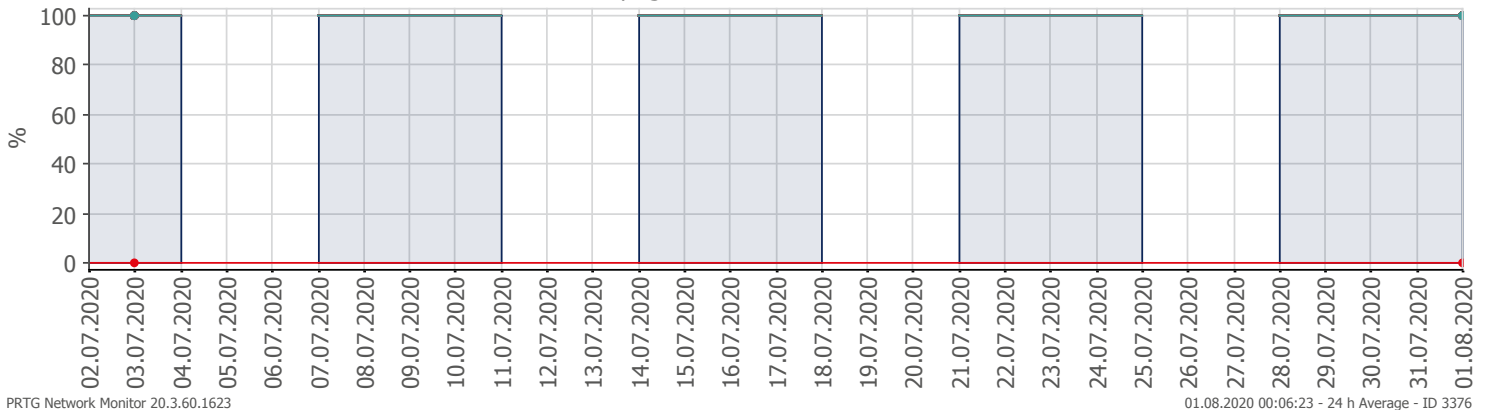

Oppetid KDRS Digitalt Depot Kontortid: Business Process Digitalt Depot

Report Time Span:	01.07.2020 00:00:00 - 01.08.2020 00:00:00			
Report Hours:	Kontortid			
Sensor Type:	Business Process (60 s Interval)			
Probe, Group, Device:	Local probe > Local probe > prtg-adminsone.kdrs.no			
Uptime Stats:	Up:	100 % ■ [07d 15h 47m 12s]	Down:	0 % ■ [00s]
Request Stats:	Good:	100 % ■ [11040]	Failed:	0 % ■ [0]
Average (Global State):	100 %			

Business Process Digitalt Depot
prtg-adminsone.kdrs.no

- Downtime
- EPP IKAR
- EPP IKAT
- Fake DNS
- EPP IKATO
- EPP AAMA
- AD Sikker
- Global State
- Fjerndepot nord
- EPP IKAMR
- EPP IKAK
- EPP ARKNOR
- EPP FARKSF
- AD Admin
- SSL VPN
- Fjerndepot sør
- EPP IKAVA
- EPP IKAF
- EPP DRMBY
- EPP TRDBY