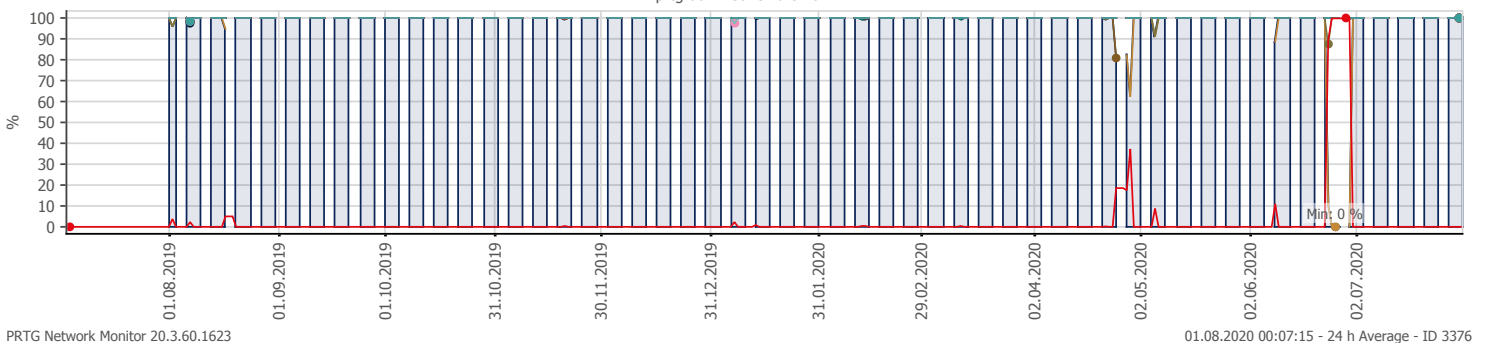

Business Process Digitalt Depot
prtg-adminsone.kdrs.no

Channel	Average
Global State	100 %
SSL VPN	100 %
EPP IKAR	100 %
Fjerndepot nord	100 %
Fjerndepot sør	100 %
EPP IKAT	100 %
EPP IKAMR	100 %
EPP IKAVA	100 %
Fake DNS	100 %